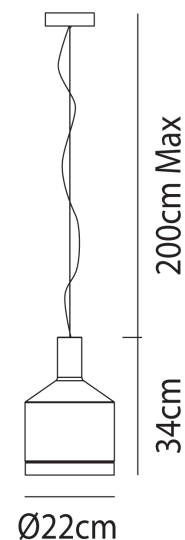

VI S/MEDEA/1/3000K/STEEL/CRYSTAL

Medea Pendant

by Oriano Favaretto

The Medea collection by Vistosi features clean, geometric shapes. Its LED lights simultaneously illuminate both surface and glass, casting a soft, coloured glow toward the ceiling. Whether installed individually or in clusters, these lights offer a striking, sculptural design. Available in three sizes and four finish options.

Designer	Oriano Favaretto
Supplier	Vistosi
Country	Italy
SKU	VI S/MEDEA/1/3000K/STEEL/CRYSTAL
Size	1
Finish	Crystal

Product Dimensions

Materials	Blown Glass	Source	14W LED	Colour Temp	3000K
Output	2000lm	IP Rating	IP20	Dimming	PHASE CUT