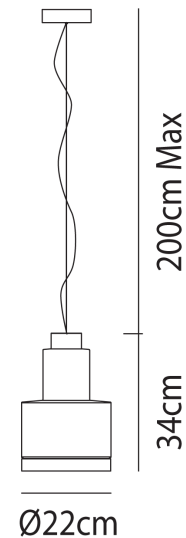

VI S/MEDEA/2/3000K/STEEL/WHITE

Medea Pendant

by Oriano Favaretto

The Medea collection by Vistosi features clean, geometric shapes. Its LED lights simultaneously illuminate both surface and glass, casting a soft, coloured glow toward the ceiling. Whether installed individually or in clusters, these lights offer a striking, sculptural design. Available in three sizes and four finish options.

Designer	Oriano Favaretto
Supplier	Vistosi
Country	Italy
SKU	VI S/MEDEA/2/3000K/STEEL/WHITE
Size	2
Finish	White

Product Dimensions

Materials	Blown Glass	Source	14W LED	Colour Temp	3000K
Output	2000lm	IP Rating	IP20	Dimming	PHASE CUT