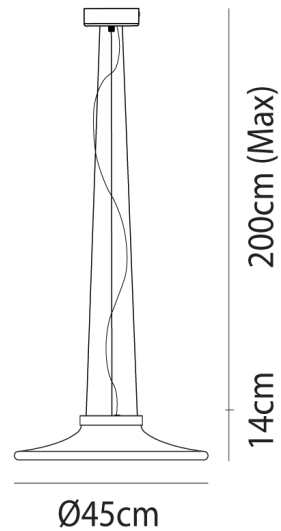

VI S/INCANTO/3000K/WHITE

Incanto Pendant

by Studio Debonademeo

Expertly crafted by Vistosi, the Incanto pendant light features mouth-blown crystal corollas with a thin stem that opens into crystal profiles. An LED source lights up the white-shaded glass. With its neutral tones and simple, elegant lines, Incanto fits seamlessly into a variety of styles and settings.

Designer	Studio Debonademeo
Supplier	Vistosi
Country	Italy
SKU	VI S/INCANTO/3000K/WHITE
Finish	White

Product Dimensions

Materials	Blown Glass	Source	12W LED	Colour Temp	3000K
Output	1600lm	IP Rating	IP20	Dimming	PHASE CUT
Notes	200cm max cable drop				