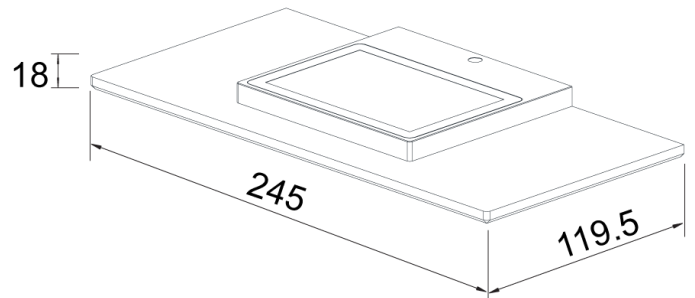

## Platform Wall Light

by Studio Italia

Platform is a slimline wall light with a minimalist design for modern spaces. A 20W LED provides superior illumination and colour rendering. Dimmable. Available in brushed brass finish.

<b>Supplier</b>	Studio Italia
<b>Country</b>	China
<b>SKU</b>	SI A/PLATFORM/BRUSHED BRONZE
<b>Finish</b>	Brushed Brass

Product Dimensions

<b>Materials</b>	Aluminium	<b>Source</b>	20W LED	<b>Colour Temp</b>	3000K
<b>Output</b>	1450lm	<b>CRI</b>	90	<b>IP Rating</b>	IP20
<b>Dimming</b>	TRIAC				