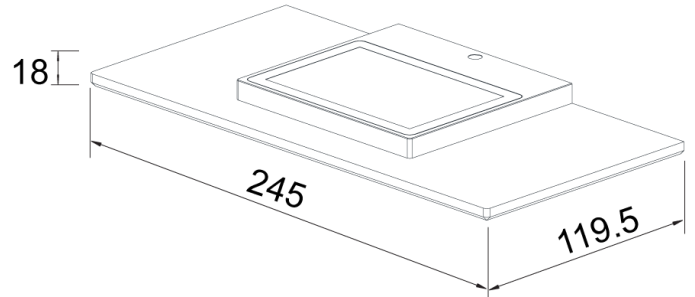

SI A/PLATFORM/BRUSHED BRONZE

Platform Wall Light

by

Platform is a slimline wall light with a minimalist design for modern spaces. A 20W LED provides superior illumination and colour rendering. Dimmable. Available in brushed brass finish.

| | |
|-----------------|------------------------------|
| Supplier | Studio Italia |
| Country | China |
| SKU | SI A/PLATFORM/BRUSHED BRONZE |
| Finish | Brushed Brass |

Product Dimensions

| | | | | | |
|------------------|-----------|---------------|---------|--------------------|-------|
| Materials | Aluminium | Source | 20W LED | Colour Temp | 3000K |
| Output | 1450lm | CRI | 90 | IP Rating | IP20 |
| Dimming | TRIAC | | | | |