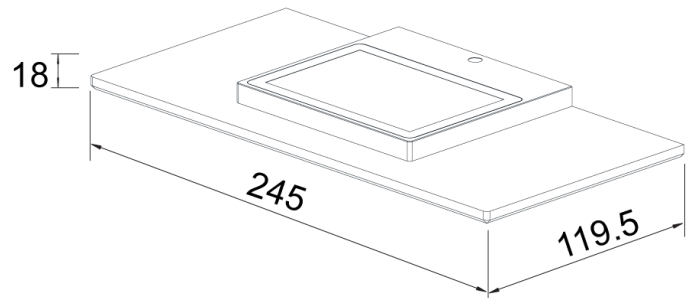

## Platform Wall Light

by

Platform is a slimline wall light with a minimalist design for modern spaces. A 20W LED provides superior illumination and colour rendering. Dimmable. Available in brushed brass finish.

<b>Supplier</b>	Studio Italia
<b>Country</b>	China
<b>SKU</b>	SI A/PLATFORM/BRUSHED BRONZE
<b>Finish</b>	Brushed Brass

Product Dimensions

<b>Materials</b>	Aluminium	<b>Source</b>	20W LED	<b>Colour Temp</b>	3000K
<b>Output</b>	1450lm	<b>CRI</b>	90	<b>IP Rating</b>	IP20
<b>Dimming</b>	TRIAC				