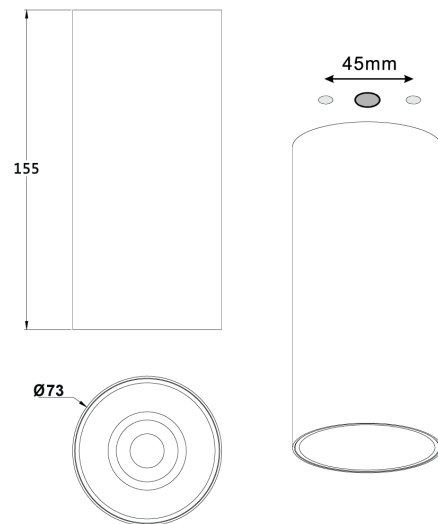

ARCO RADIANT/73/50D/BLACK/METALLIC SMOKE

Radiant Surface Mount Light

by ARCO

The Radiant Surface Mounted Light combines bold design with technical innovation, featuring a minimal cylindrical shape and superior color rendering. Rated IP44 and equipped with a dimmable LED, it is available in textured black or white finishes, along with various sizes, reflectors, and trim options. Ideal for both interior and exterior applications, including living areas, hallways, and concrete ceilings. Radiant Surface Mount is part of the Arco collection of premium architectural lighting. Curated by Studio Italia.

Designer	ARCO
Supplier	Studio Italia
Country	China
SKU	ARCO RADIANT/73/50D/BLACK/METALLIC SMOKE
Version	73mm / 50d reflector
Body Finish	Textured Black
Trim Finish	Metallic Smoke

Product Dimensions

Materials	Aluminium	Source	15W LED	Colour Temp	3000K
Output	1268lm	CRI	90+	Emission	50 degree beam
IP Rating	IP44	Dimming	PHASE CUT	Notes	Built in flicker free 350mA driver