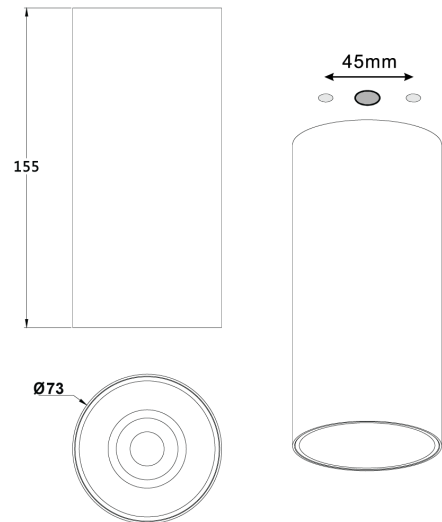

ARCO RADIANT/73/50D/BLACK/METALLIC SMOKE

Radiant Surface Mount Light

by ARCO

The Radiant Surface Mounted Light combines bold design with technical innovation, featuring a minimal cylindrical shape and superior color rendering. Rated IP44 and equipped with a dimmable LED, it is available in textured black or white finishes, along with various sizes, reflectors, and trim options. Ideal for both interior and exterior applications, including living areas, hallways, and concrete ceilings. Radiant Surface Mount is part of the Arco collection of premium architectural lighting. Curated by Studio Italia.

Designer	ARCO
Supplier	Studio Italia
Country	China
SKU	ARCO RADIANT/73/50D/BLACK/METALLIC SMOKE
Version	73mm / 50d reflector
Body Finish	Textured Black
Trim Finish	Metallic Smoke

Product Dimensions

Materials	Aluminium	Source	15W LED	Colour Temp	3000K
Output	1268lm	CRI	90+	Emission	50 degree beam
IP Rating	IP44	Dimming	PHASE CUT	Notes	Built in flicker free 350mA driver