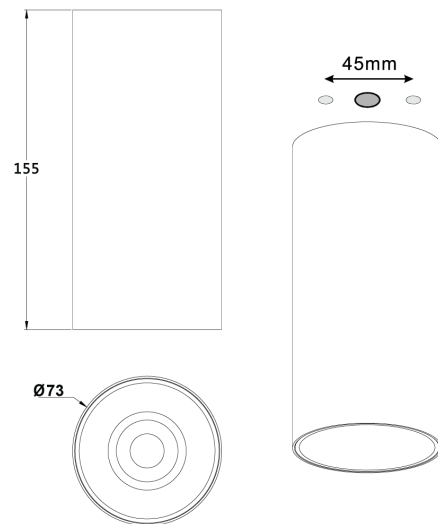

### Product Dimensions

<b>Materials</b>	Aluminium	<b>Source</b>	15W, SDCM<2 LED	<b>Colour Temp</b>	3000K
<b>Output</b>	1268lm	<b>CRI</b>	90+	<b>Emission</b>	50 degree beam
<b>IP Rating</b>	IP44	<b>Dimming</b>	PHASE CUT	<b>Notes</b>	Built in flicker free 350mA driver