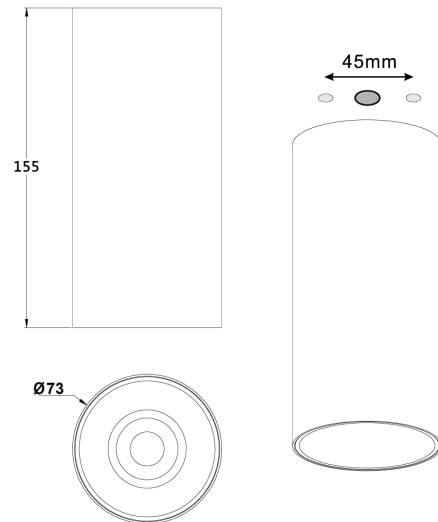

### Product Dimensions

<b>Materials</b>	Aluminium	<b>Source</b>	15W LED	<b>Colour Temp</b>	3000K
<b>Output</b>	1268lm	<b>CRI</b>	90+	<b>Emission</b>	50 degree beam
<b>IP Rating</b>	IP44	<b>Dimming</b>	PHASE CUT	<b>Notes</b>	Built in flicker free 350mA driver