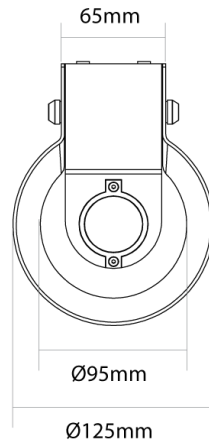

SI A/SLIDE/FIXED/1/CONE/RUST

Slide Cone Exterior Wall Light

by

Slide Cone is a minimalist contemporary wall light rated IP65 for exterior applications. Available in single LED downlight (Fixed 1) or double up and down light (Fixed 2) version with rust shade cover. Bulk quantities available for large-scale projects.

Supplier	Studio Italia
Country	China
SKU	SI A/SLIDE/FIXED/1/CONE/RUST
Version	Fixed 1 (Down)

Product Dimensions

Materials	Aluminium	Source	7.5W LED	Colour Temp	3000K
Output	700lm	CRI	CRI>80	Emission	Down Only
IP Rating	IP65	Dimming	PHASE	Notes	Supplied with built-in 500mA low flicker tailing edge dimmable driver