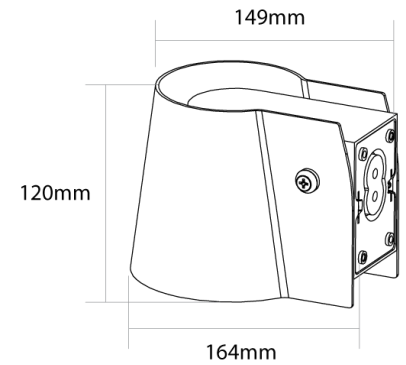

SI A/SLIDE/FIXED/1/CONE/RUST

Slide Cone Exterior Wall Light

by

Slide Cone is a minimalist contemporary wall light rated IP65 for exterior applications. Available in single LED downlight (Fixed 1) or double up and down light (Fixed 2) version with rust shade cover. Bulk quantities available for large-scale projects.

Supplier	Studio Italia
Country	China
SKU	SI A/SLIDE/FIXED/1/CONE/RUST
Version	Fixed 1 (Down)

Product Dimensions

Materials	Aluminium	Source	7.5W LED	Colour Temp	3000K
Output	700lm	CRI	CRI>80	Emission	Down Only
IP Rating	IP65	Dimming	PHASE	Notes	Supplied with built-in 500mA low flicker tailing edge dimmable driver