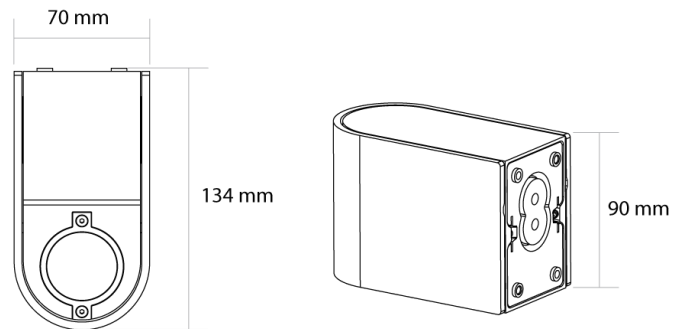

## Slide Fixed Exterior Wall Light

by

Slide Fixed is a minimalist contemporary wall light rated IP65 for exterior applications. Available in single LED downlight (Fixed 1) or double up and down light (Fixed 2) version with optional brass, anthracite or rust finished shade cover. Bulk quantities available for large-scale projects.

### Product Dimensions

<b>Materials</b>	Aluminium
<b>Output</b>	700lm
<b>IP Rating</b>	IP65

<b>Source</b>	7.5W LED
<b>CRI</b>	CRI>80
<b>Dimming</b>	PHASE

<b>Colour Temp</b>	3000K
<b>Emission</b>	Down Only
<b>Notes</b>	Supplied with built-in 500mA low flicker tailing edge dimmable driver