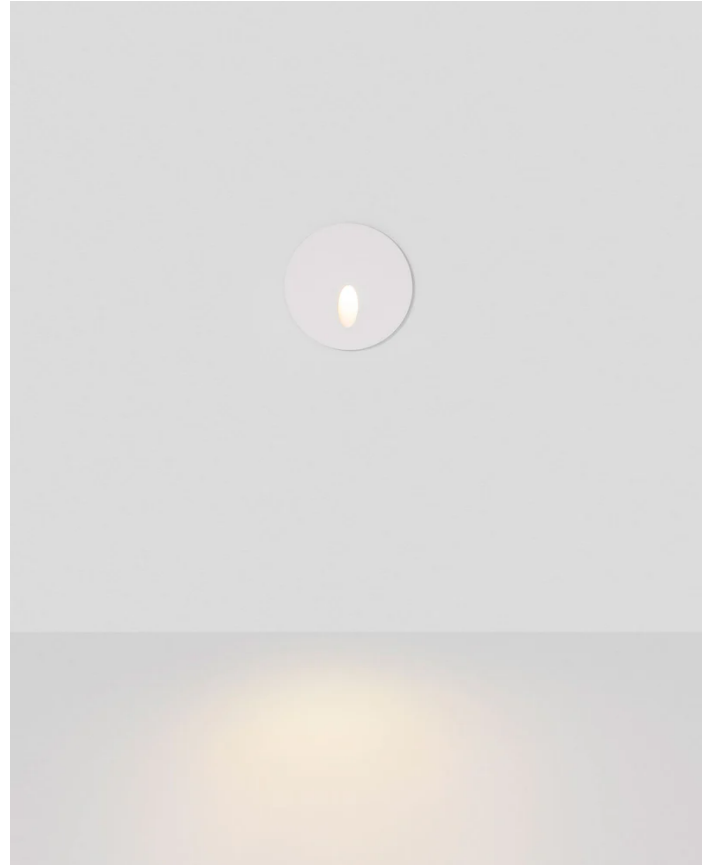

ARCO RISE/S/WIDE/WHITE

## Rise Step Light

by Arcolight

The Rise Step Light exemplifies bold design and technical innovation. Rated IP65 for exterior applications and equipped with a dimmable 3W LED. Minimalist contemporary design available in textured black or white finish in round and square with two fascia options. Rise Step Light is part of the Arcolight collection of premium architectural lighting. Curated by Studio Italia.

<b>Designer</b>	Arcolight
<b>Supplier</b>	Arcolight
<b>Country</b>	China
<b>SKU</b>	ARCO RISE/S/WIDE/WHITE
<b>Version</b>	Square Wide
<b>Finish</b>	Textured White

### Product Dimensions

⊕ Cutout (Sleeve): 55mm  
Cutout (Fitting): 57mm  
⊕ 5-25mm

<b>Materials</b>	Aluminium	<b>Source</b>	3W LED	<b>Colour Temp</b>	3000K
<b>Output</b>	140lm	<b>CRI</b>	90	<b>Emission</b>	45 degree beam
<b>IP Rating</b>	IP65	<b>Dimming</b>	PHASE CUT	<b>Notes</b>	24V Remote driver required