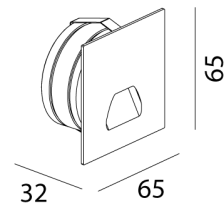

## Rise Step Light

by Arcolight

The Rise Step Light exemplifies bold design and technical innovation. Rated IP65 for exterior applications and equipped with a dimmable 3W LED. Minimalist contemporary design available in textured black or white finish in round and square with two fascia options. Rise Step Light is part of the Arcolight collection of premium architectural lighting. Curated by Studio Italia.

### Product Dimensions

⊕ Cutout (Sleeve): 55mm  
Cutout (Fitting): 57mm  
⊕ 5-25mm

<b>Materials</b>	Aluminium	<b>Source</b>	3W LED	<b>Colour Temp</b>	3000K
<b>Output</b>	140lm	<b>CRI</b>	90	<b>Emission</b>	45 degree beam
<b>IP Rating</b>	IP65	<b>Dimming</b>	PHASE CUT	<b>Notes</b>	24V Remote driver required