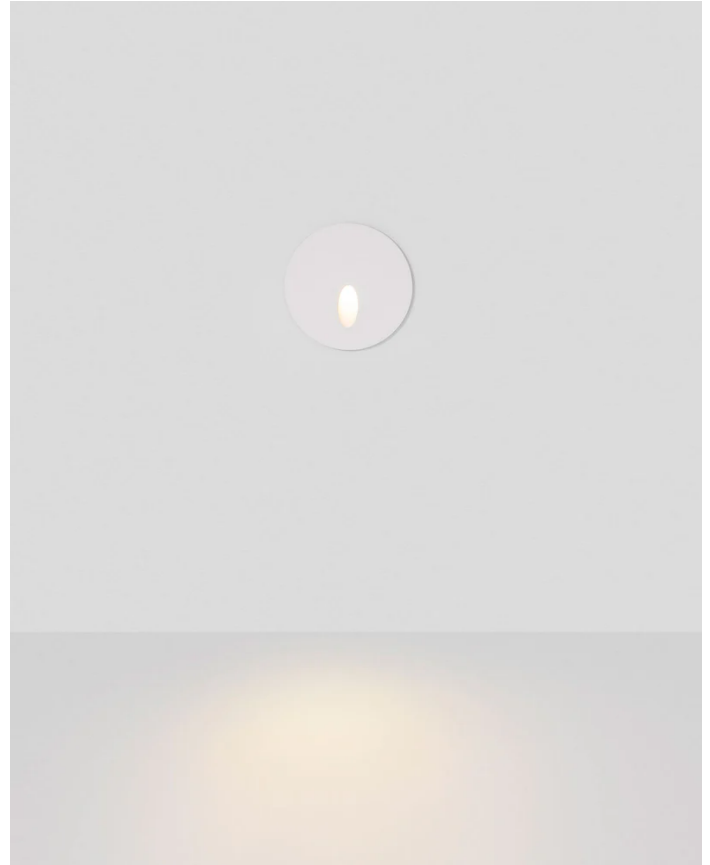

ARCO RISE/R/WIDE/WHITE

Rise Step Light

by Arcolight

The Rise Step Light exemplifies bold design and technical innovation. Rated IP65 for exterior applications and equipped with a dimmable 3W LED. Minimalist contemporary design available in textured black or white finish in round and square with two fascia options. Rise Step Light is part of the Arcolight collection of premium architectural lighting. Curated by Studio Italia.

Designer	Arcolight
Supplier	Studio Italia
Country	China
SKU	ARCO RISE/R/WIDE/WHITE
Version	Round Wide
Finish	Textured White

Product Dimensions

⊕
Cutout (Sleeve): 55mm
Cutout (Fitting): 57mm
⚙️ 5-25mm

Materials	Aluminium	Source	3W LED	Colour Temp	3000K
Output	140lm	CRI	90	Emission	45 degree beam
IP Rating	IP65	Dimming	PHASE CUT	Notes	24V Remote driver required