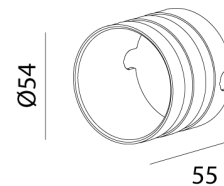

## Rise Step Light

by ARCO

The Rise Step Light exemplifies bold design and technical innovation. Rated IP65 for exterior applications and equipped with a dimmable 3W LED. Minimalist contemporary design available in textured black or white finish in round and square with two fascia options. Rise Step Light is part of the Arco collection of premium architectural lighting. Curated by Studio Italia.

<b>Designer</b>	ARCO
<b>Supplier</b>	Studio Italia
<b>Country</b>	China
<b>SKU</b>	ARCO RISE/R/WIDE/WHITE
<b>Version</b>	Round Wide
<b>Finish</b>	Textured White

### Product Dimensions

⊕  
Cutout (Sleeve): 55mm  
Cutout (Fitting): 57mm  
⚡ 5-25mm

<b>Materials</b>	Aluminium	<b>Source</b>	3W LED	<b>Colour Temp</b>	3000K
<b>Output</b>	140lm	<b>CRI</b>	90	<b>Emission</b>	45 degree beam
<b>IP Rating</b>	IP65	<b>Dimming</b>	PHASE CUT	<b>Notes</b>	24V Remote driver required