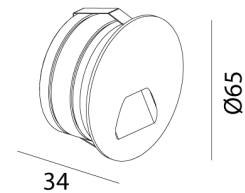

ARCO RISE/R/WIDE/WHITE

Rise Step Light

by Arcolight

The Rise Step Light exemplifies bold design and technical innovation. Rated IP65 for exterior applications and equipped with a dimmable 3W LED. Minimalist contemporary design available in textured black or white finish in round and square with two fascia options. Rise Step Light is part of the Arcolight collection of premium architectural lighting. Curated by Studio Italia.

Designer	Arcolight
Supplier	Studio Italia
Country	China
SKU	ARCO RISE/R/WIDE/WHITE
Version	Round Wide
Finish	Textured White

Product Dimensions

⊕
Cutout (Sleeve): 55mm
Cutout (Fitting): 57mm
⚙️ 5-25mm

Materials	Aluminium	Source	3W LED	Colour Temp	3000K
Output	140lm	CRI	90	Emission	45 degree beam
IP Rating	IP65	Dimming	PHASE CUT	Notes	24V Remote driver required