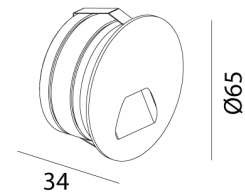

## Rise Step Light

by Arcolight

The Rise Step Light exemplifies bold design and technical innovation. Rated IP65 for exterior applications and equipped with a dimmable 3W LED. Minimalist contemporary design available in textured black or white finish in round and square with two fascia options. Rise Step Light is part of the Arcolight collection of premium architectural lighting. Curated by Studio Italia.

### Product Dimensions

⊕  
Cutout (Sleeve): 55mm  
Cutout (Fitting): 57mm  
⚙ 5-25mm

<b>Materials</b>	Aluminium	<b>Source</b>	3W LED	<b>Colour Temp</b>	3000K
<b>Output</b>	140lm	<b>CRI</b>	90	<b>Emission</b>	45 degree beam
<b>IP Rating</b>	IP65	<b>Dimming</b>	PHASE CUT	<b>Notes</b>	24V Remote driver required