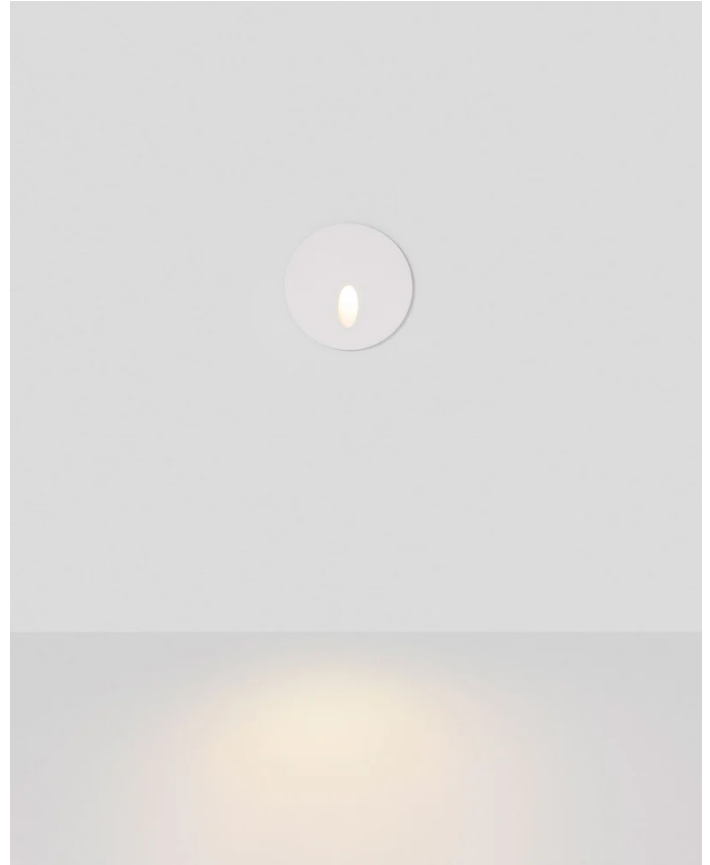

ARCO RISE/R/WIDE/WHITE

## Rise Step Light

by Arcolight

The Rise Step Light exemplifies bold design and technical innovation. Rated IP65 for exterior applications and equipped with a dimmable 3W LED. Minimalist contemporary design available in textured black or white finish in round and square with two fascia options. Rise Step Light is part of the Arcolight collection of premium architectural lighting. Curated by Studio Italia.

<b>Designer</b>	Arcolight
<b>Supplier</b>	Arcolight
<b>Country</b>	China
<b>SKU</b>	ARCO RISE/R/WIDE/WHITE
<b>Version</b>	Round Wide
<b>Finish</b>	Textured White

### Product Dimensions

⊕  
Cutout (Sleeve): 55mm  
Cutout (Fitting): 57mm  
⚙ 5-25mm

<b>Materials</b>	Aluminium	<b>Source</b>	3W LED	<b>Colour Temp</b>	3000K
<b>Output</b>	140lm	<b>CRI</b>	90	<b>Emission</b>	45 degree beam
<b>IP Rating</b>	IP65	<b>Dimming</b>	PHASE CUT	<b>Notes</b>	24V Remote driver required