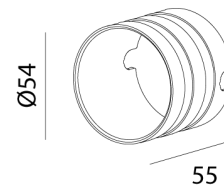

## Rise Step Light

by ARCO

The Rise Step Light exemplifies bold design and technical innovation. Rated IP65 for exterior applications and equipped with a dimmable 3W LED. Minimalist contemporary design available in textured black or white finish in round and square with two fascia options. Rise Step Light is part of the Arco collection of premium architectural lighting. Curated by Studio Italia.

<b>Designer</b>	ARCO
<b>Supplier</b>	Studio Italia
<b>Country</b>	China
<b>SKU</b>	ARCO RISE/R/WIDE/WHITE
<b>Version</b>	Round Wide
<b>Finish</b>	Textured White

### Product Dimensions

⊕  
Cutout (Sleeve): 55mm  
Cutout (Fitting): 57mm  
⚡ 5-25mm

<b>Materials</b>	Aluminium	<b>Source</b>	3W LED	<b>Colour Temp</b>	3000K
<b>Output</b>	140lm	<b>CRI</b>	90	<b>Emission</b>	45 degree beam
<b>IP Rating</b>	IP65	<b>Dimming</b>	PHASE CUT	<b>Notes</b>	24V Remote driver required