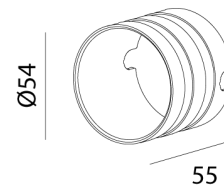

## Rise Step Light

by Arcolight

The Rise Step Light exemplifies bold design and technical innovation. Rated IP65 for exterior applications and equipped with a dimmable 3W LED. Minimalist contemporary design available in textured black or white finish in round and square with two fascia options. Rise Step Light is part of the Arcolight collection of premium architectural lighting. Curated by Studio Italia.

<b>Designer</b>	Arcolight
<b>Supplier</b>	Arcolight
<b>Country</b>	China
<b>SKU</b>	ARCO RISE/R/WIDE/WHITE
<b>Version</b>	Round Wide
<b>Finish</b>	Textured White

### Product Dimensions

⊕  
Cutout (Sleeve): 55mm  
Cutout (Fitting): 57mm  
⚙ 5-25mm

<b>Materials</b>	Aluminium	<b>Source</b>	3W LED	<b>Colour Temp</b>	3000K
<b>Output</b>	140lm	<b>CRI</b>	90	<b>Emission</b>	45 degree beam
<b>IP Rating</b>	IP65	<b>Dimming</b>	PHASE CUT	<b>Notes</b>	24V Remote driver required