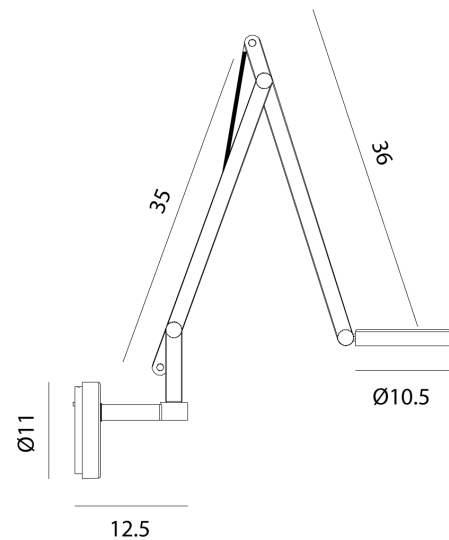

RO A/STRING/W2/MINI/TW/GOLD/SILVER

String W2 Mini Wall Light (TW)

by Dante Donegani and Giovanni Lauda

The String W2 Mini Wall Light by Rotaliana realises modern design in a highly functional form. The adjustable head, made of moulded plastic, is easy to handle thanks to its ring shape. Two adjustable arms in extruded aluminium are balanced by an elastic cable, sheathed in synthetic-coloured fabric. A touch-sensitive tuneable-white switch within the lamp's head adjusts the LED light's luminosity and colour temperature (2500K to 4000K). Available in various contemporary finishes with three cable colour options. Made in Italy.

Designer	Dante Donegani and Giovanni Lauda
Supplier	Rotaliana
Country	Italy
SKU	RO A/STRING/W2/MINI/TW/GOLD/SILVER
Finish	Gold
Cable Colour	Silver

Product Dimensions

Materials	Aluminium, moulded plastic	Source	9w 24v LED	Colour Temp	2700-4000K
Output	700lm	CRI	90	IP Rating	IP20
Dimming	Push button tuneable white/dimmer	Notes	Hard wired		