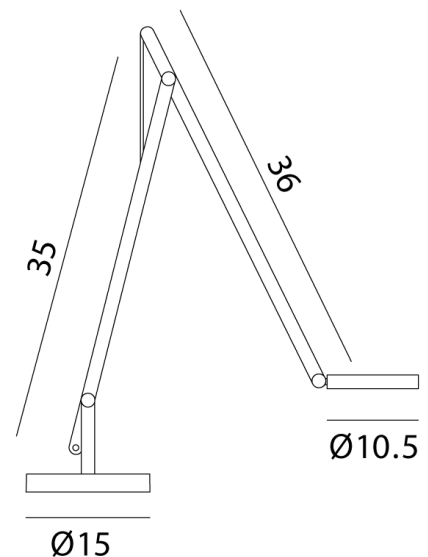

RO LT/STRING/T1/MINI/TW/CHAMP/BLACK

String T1 Mini Table Lamp (TW)

by Dante Donegani and Giovanni Lauda

The String T1 Mini Table Lamp by Rotaliana realises modern design in a highly functional form. The adjustable head, made of moulded plastic, is easy to handle thanks to its ring shape. Two adjustable arms in extruded aluminium are balanced by an elastic cable, sheathed in synthetic-coloured fabric, and by an aluminium and cast-iron ballast base. A touch-sensitive tuneable-white switch within the lamp's head adjusts the LED light's luminosity and colour temperature (2500K to 4000K). Available in various contemporary finishes with three cable colour options. Made in Italy.

Designer	Dante Donegani and Giovanni Lauda
Supplier	Rotaliana
Country	Italy
SKU	RO LT/STRING/T1/MINI/TW/CHAMP/BLACK
Finish	Champagne
Cable Colour	Black

Product Dimensions

Materials	Aluminium, moulded plastic	Source	9w 24v LED	Colour Temp	2700-4000K
Output	700lm	CRI	90	IP Rating	IP20
Dimming	Push button tuneable white/dimmer				