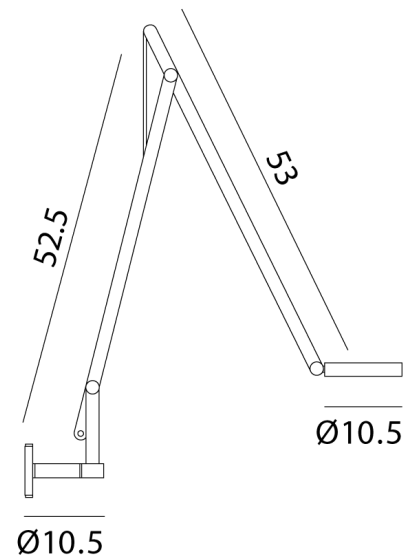

RO A/STRING/W1/TW/CHAMP/ORANGE

String W1 Wall Light (TW)

by Dante Donegani and Giovanni Lauda

The String W1 Wall Light by Rotaliana realises modern design in a highly functional form. The adjustable head, made of moulded plastic, is easy to handle thanks to its ring shape. Two adjustable arms in extruded aluminium are balanced by an elastic cable, sheathed in synthetic-coloured fabric. A touch-sensitive tuneable-white switch within the lamp's head adjusts the LED light's luminosity and colour temperature (2500K to 4000K). String W1 comes with flex and plug for easy installation (not hard wired). Available in various contemporary finishes with three cable colour options. Made in Italy.

Designer	Dante Donegani and Giovanni Lauda
Supplier	Rotaliana
Country	Italy
SKU	RO A/STRING/W1/TW/CHAMP/ORANGE
Finish	Champagne
Cable Colour	Orange

Product Dimensions

Materials	Aluminium, moulded plastic	Source	9w 24v LED	Colour Temp	2700-4000K
Output	700lm	CRI	90	IP Rating	IP20
Dimming	Push button tuneable white/dimmer	Notes	Flex and plug (not hard wired)		