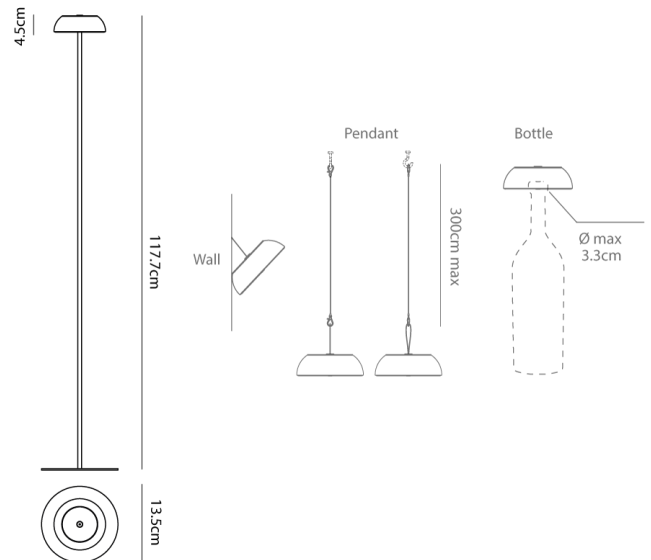

AX PT/FLOAT/BLUE/WHITE

Float Floor Lamp - Blue

by Mario Alessiani

Born from the ingenuity of Axolight and the creativity of designer Mario Alessiani, Float is a multi-functional and portable light suitable for use indoors and out. Float is inspired by children's floats and reinterprets that shape in various lamp options with its innovative "free-floating" lamp head. Usable as a floor lamp with the supplied 120cm stainless steel pedestal base, Float can also be used as a pendant or wall light with support cables. The aluminium lamp head can also be freely placed on a bottle thanks to a central hole closed in the upper end. Float is powered by an inbuilt lithium-ion battery which provides up to 9 hours of illumination and is rechargeable via USB. The lamp can be recharged without the use of bases or support cables, allowing simultaneous charging of multiple lamps in confined spaces. Equipped with a soft-touch system for smooth operation of a 5 stage dimmer and rated IP 55 for outdoor applications, Float provides cutting edge versatility perfect for the modern home or hospitality.

Designer	Mario Alessiani
Supplier	Axo Light
Country	Italy
SKU	AX PT/FLOAT/BLUE/WHITE
Finish	Blue

Product Dimensions

Weight	1.8kg
Colour Temp	2700K
IP Rating	IP55

Materials	Aluminium
Output	200lm
Dimming	5 Step touch dimming

Source	3.5W LED
CRI	80
Notes	Lithium-ion battery, 9hrs of illumination, rechargeable via USB, battery rated for 500 cycles and is replacable