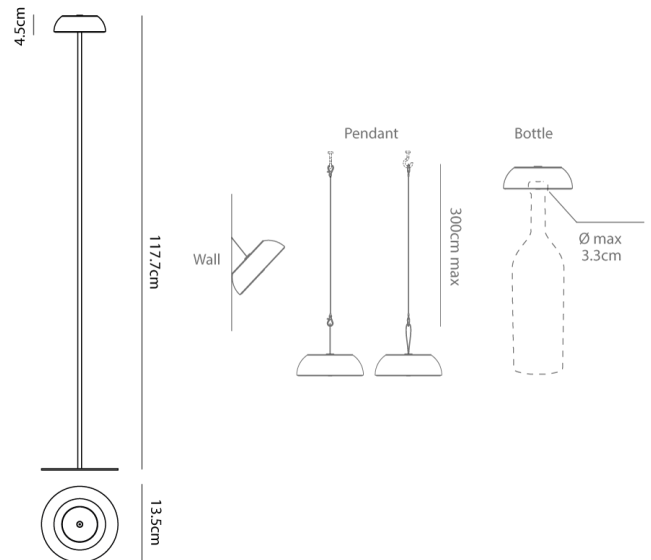

## Float Floor Lamp - Blue

by Mario Alessiani

Born from the ingenuity of Axolight and the creativity of designer Mario Alessiani, Float is a multi-functional and portable light suitable for use indoors and out. Float is inspired by children's floats and reinterprets that shape in various lamp options with its innovative "free-floating" lamp head. Usable as a floor lamp with the supplied 120cm stainless steel pedestal base, Float can also be used as a pendant or wall light with support cables. The aluminium lamp head can also be freely placed on a bottle thanks to a central hole closed in the upper end. Float is powered by an inbuilt lithium-ion battery which provides up to 9 hours of illumination and is rechargeable via USB. The lamp can be recharged without the use of bases or support cables, allowing simultaneous charging of multiple lamps in confined spaces. Equipped with a soft-touch system for smooth operation of a 5 stage dimmer and rated IP 55 for outdoor applications, Float provides cutting edge versatility perfect for the modern home or hospitality.

### Product Dimensions

<b>Weight</b>	1.8kg
<b>Colour Temp</b>	2700K
<b>IP Rating</b>	IP55

<b>Materials</b>	Aluminium
<b>Output</b>	200lm
<b>Dimming</b>	5 Step touch dimming

<b>Source</b>	3.5W LED
<b>CRI</b>	80
<b>Notes</b>	Lithium-ion battery, 9hrs of illumination, rechargeable via USB, battery rated for 500 cycles and is replacable