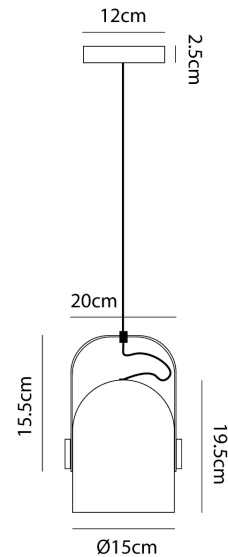

WK S/BARREL/BLUE

Barrel Pendant Lamp - Blue

by Studio Italia

The Barrel Pendant Lamp from Light Industry. Designed by Cosi Come Studio. Anodized aluminium diffuser with black canopy and black and white fabric flex. Takes 1 x E27 60W (Max) globe. Available in blue finish.

Supplier	Studio Italia
Country	China
SKU	WK S/BARREL/BLUE
Finish	Blue

Product Dimensions

Materials	Aluminium	Source	1 x E27 60W (Max)	Dimming	Dependent on globe
------------------	-----------	---------------	-------------------	----------------	--------------------