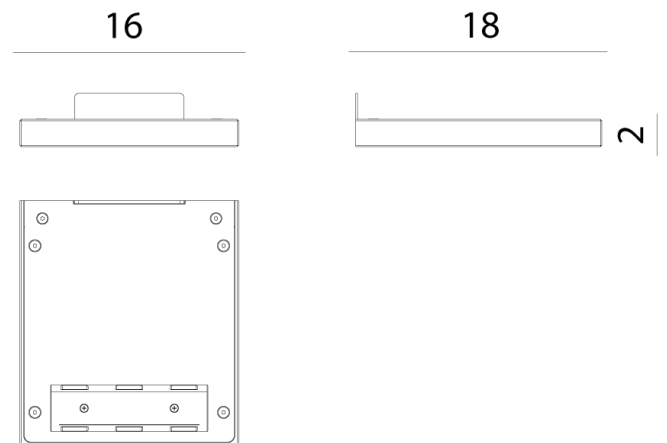

RO A/CM2/MINI/3000K/WHITE

CM2 Mini Wall Light

by Rotaliana

Just 2 centimeters thick and 16 wide, the CM2 Mini Wall Light features a sleek profile ideal for contemporary lighting applications. An embedded super-flat electronic chip controls the LED, guaranteeing a powerful luminous flux. Non-dimmable. White finish.

Supplier	Rotaliana
Country	Italy
SKU	RO A/CM2/MINI/3000K/WHITE
Size	Small

Product Dimensions

Materials	Aluminium	Source	15W LED	Colour Temp	3000K
Output	1700lm	CRI	90	IP Rating	IP20
Dimming	Non-dimmable				