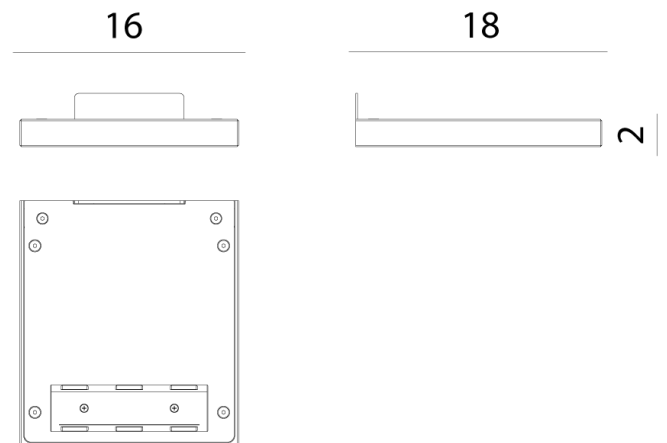

## CM2 Mini Wall Light

by Rotaliana

Just 2 centimeters thick and 16 wide, the CM2 Mini Wall Light features a sleek profile ideal for contemporary lighting applications. An embedded super-flat electronic chip controls the LED, guaranteeing a powerful luminous flux. Non-dimmable. White finish.

<b>Supplier</b>	Rotaliana
<b>Country</b>	Italy
<b>SKU</b>	RO A/CM2/MINI/3000K/WHITE
<b>Size</b>	Small

### Product Dimensions

<b>Materials</b>	Aluminium	<b>Source</b>	15W LED	<b>Colour Temp</b>	3000K
<b>Output</b>	1700lm	<b>CRI</b>	90	<b>IP Rating</b>	IP20
<b>Dimming</b>	Non-dimmable				