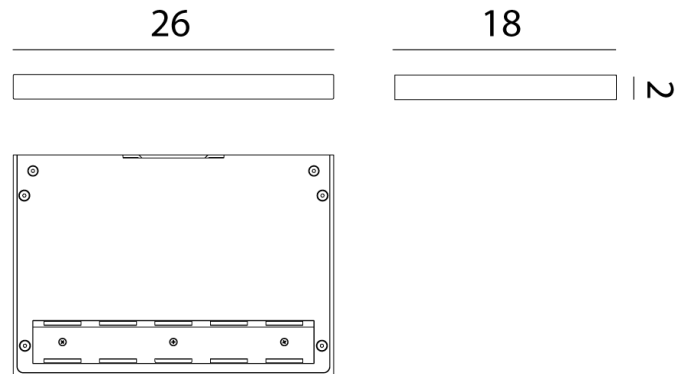

RO A/CM2/3000K/DALI/WHITE

CM2 Wall Light (DALI)

by Rotaliana

Just 2 centimeters thick, the CM2 Wall Light features a sleek profile ideal for contemporary lighting applications. An embedded super-flat electronic chip controls the LED, guaranteeing a powerful luminous flux. This end-of-line version of the CM2 offers DALI dimming. White finish.

Supplier	Rotaliana
Country	Italy
SKU	RO A/CM2/3000K/DALI/WHITE
Size	Large

Product Dimensions

Materials	Aluminium	Source	29W LED	Colour Temp	3000K
Output	3400lm	CRI	90	IP Rating	IP20
Dimming	PUSH-DALI				