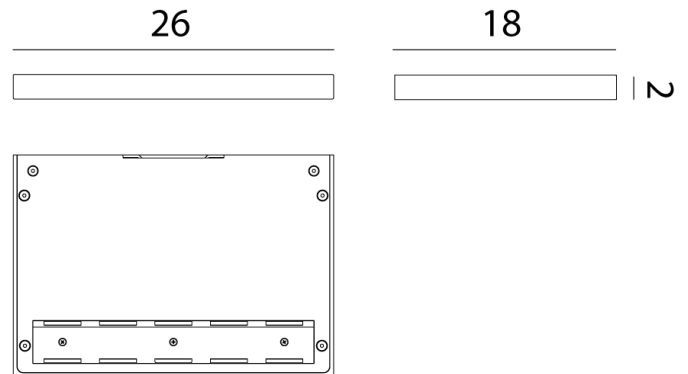

## CM2 Wall Light (DALI)

by Rotaliana

Just 2 centimeters thick, the CM2 Wall Light features a sleek profile ideal for contemporary lighting applications. An embedded super-flat electronic chip controls the LED, guaranteeing a powerful luminous flux. This end-of-line version of the CM2 offers DALI dimming. White finish.

### Product Dimensions

<b>Materials</b>	Aluminium	<b>Source</b>	29W LED	<b>Colour Temp</b>	3000K
<b>Output</b>	3400lm	<b>CRI</b>	90	<b>IP Rating</b>	IP20
<b>Dimming</b>	PUSH-DALI				