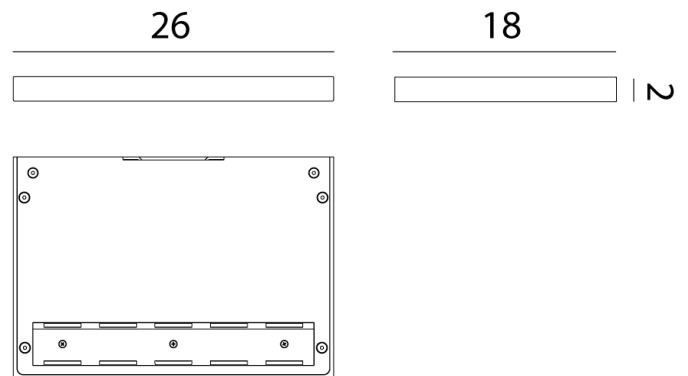

RO A/CM2/3000K/DALI/WHITE

CM2 Wall Light (DALI)

by Rotaliana

Just 2 centimeters thick, the CM2 Wall Light features a sleek profile ideal for contemporary lighting applications. An embedded super-flat electronic chip controls the LED, guaranteeing a powerful luminous flux. This end-of-line version of the CM2 offers DALI dimming. White finish.

Supplier	Rotaliana
Country	Italy
SKU	RO A/CM2/3000K/DALI/WHITE
Size	Large

Product Dimensions

Materials	Aluminium	Source	29W LED	Colour Temp	3000K
Output	3400lm	CRI	90	IP Rating	IP20
Dimming	PUSH-DALI				