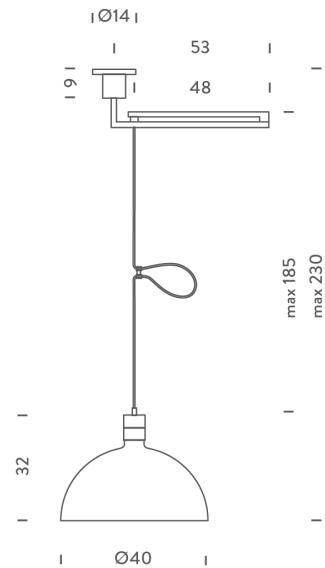

NE S/AS41C/CHROME/WHITE

AS41C Pendant

by Franco Albini

The AS41Z Pendant Light by Franco Albini is a sophisticated, adjustable lighting solution that exemplifies the rationalistic philosophy of the Milanese architect. Designed in 1969 as part of the Albini AM/AS collection, this pendant lamp features a revolving and jointed arm, allowing precise positioning of the light where needed. The height and central position can be easily adjusted using the integrated cable clamp. Crafted with extreme attention to quality, including hand-blown glass diffusers, the AS41Z pendant light provides generous flood beam distribution, seamlessly managing different volumes within any space. Frame available in black or chrome with white glass diffuser.

Designer	Franco Albini
Supplier	Nemo
Country	Italy
SKU	NE S/AS41C/CHROME/WHITE
Finish	Chrome/White Glass

Product Dimensions

Weight	1kg
Emission	Diffused
Notes	Cable length 1.85m, orientable arm total length 1m

Materials	Blown glass, steel
IP Rating	IP20

Source	1 x E27 70W (Max)
Dimming	Dependent on globe