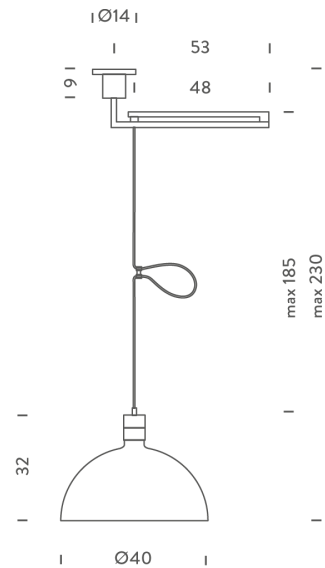

NE S/AS41C/BLACK/WHITE

AS41C Pendant

by Franco Albini

The AS41Z Pendant Light by Franco Albini is a sophisticated, adjustable lighting solution that exemplifies the rationalistic philosophy of the Milanese architect. Designed in 1969 as part of the Albini AM/AS collection, this pendant lamp features a revolving and jointed arm, allowing precise positioning of the light where needed. The height and central position can be easily adjusted using the integrated cable clamp. Crafted with extreme attention to quality, including hand-blown glass diffusers, the AS41Z pendant light provides generous flood beam distribution, seamlessly managing different volumes within any space. Frame available in black or chrome with white glass diffuser.

Designer	Franco Albini
Supplier	Nemo
Country	Italy
SKU	NE S/AS41C/BLACK/WHITE
Finish	Black/White Glass

Product Dimensions

Weight	1kg
Emission	Diffused
Notes	Cable length 1.85m, orientable arm total length 1m

Materials	Blown glass, steel
IP Rating	IP20

Source	1 x E27 70W (Max)
Dimming	Dependent on globe