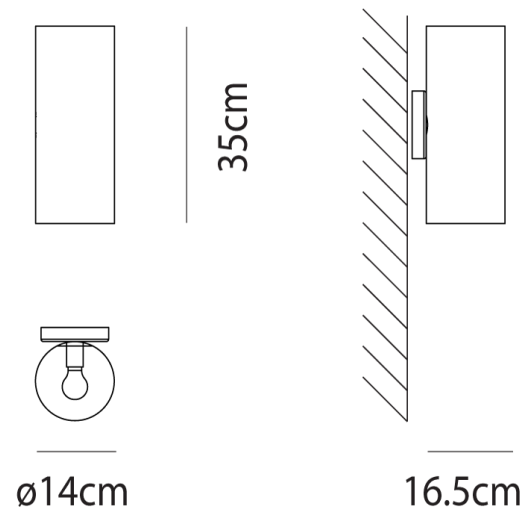

Designer	Francesco Lucchese
Supplier	Vistosi
Country	Italy
SKU	VI A/ARMONIA/14/GOLD/SMOKE
Glass Finish	Smoke
Frame Finish	Matt Gold

Product Dimensions

Materials Blown glass (rhombus finish), metal frame

Source 1 x E14 60W (Max)

Dimming Dependent on globe