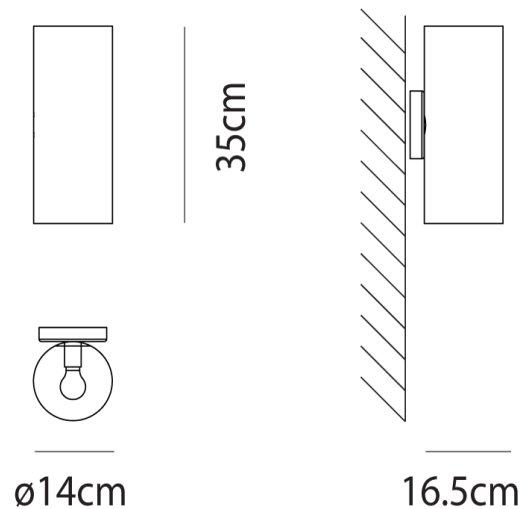

### Product Dimensions

**Materials** Blown glass (rhombus finish), metal frame**Source** 1 x E14 60W (Max)**Dimming** Dependent on globe