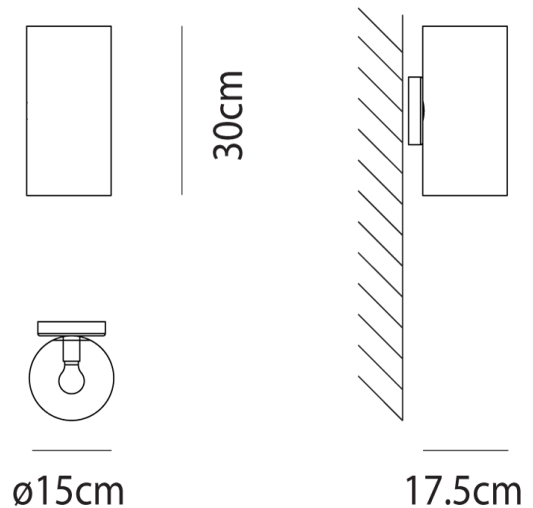

### Product Dimensions

**Materials** Blown glass (striped vertical finish), metal frame

**Source** 1 x E14 60W (Max)

**Dimming** Dependent on globe