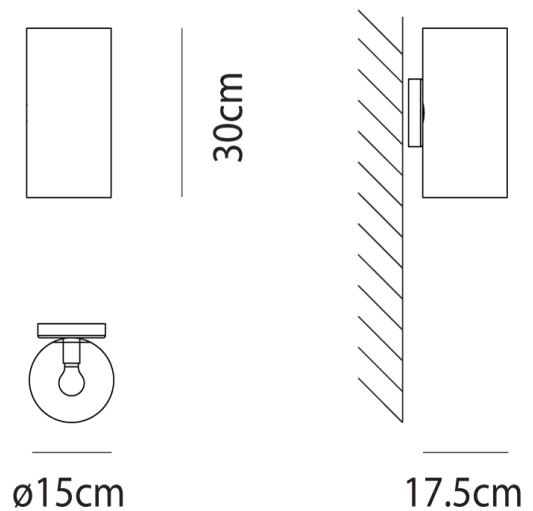

VI A/ARMONIA/15/GOLD/CRYSTAL

Armonia 15cm Wall Light

by Francesco Lucchese

Designed by Francesco Lucchese, the Armonia collection is inspired by history, blending functionality and emotion. Armonia combines modern design with classic glassworking techniques. Available in a range of colors and textures, Armonia creates a warm, enveloping light. Armonia 15cm wall light features a striped vertical finish.

Designer	Francesco Lucchese
Supplier	Vistosi
Country	Italy
SKU	VI A/ARMONIA/15/GOLD/CRYSTAL
Glass Finish	Crystal
Frame Finish	Matt Gold

Product Dimensions

**Materials** Blown glass (striped vertical finish), metal frame**Source** 1 x E14 60W (Max)**Dimming** Dependent on globe