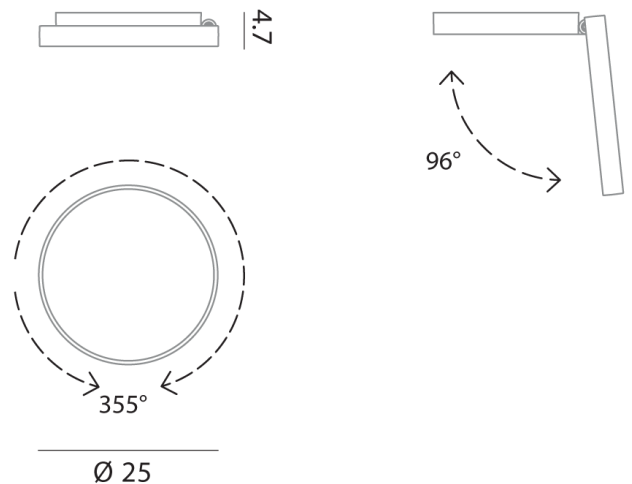

RO A/VENERE/W1/3000K/DALI/WHITE

Venere Wall & Ceiling Light

by Giovanni Lauda

Venere is a versatile wall or ceiling-mounted lamp that emits diffused light. Its powerful, dimmable LED source is housed within a sleek design, featuring a body made of aluminum casting and a diffuser crafted from injection-molded opaline polycarbonate. While seamlessly integrating with the wall or ceiling surface, Venere can open up to 96 degrees and rotate in any direction, allowing precise light targeting. Its circular shape and dynamic movement evoke the image of a human eye in motion, reminiscent of the legendary beauty known as the 'strabismus of Venus.'

Designer	Giovanni Lauda
Supplier	Rotaliana
Country	Italy
SKU	RO A/VENERE/W1/3000K/DALI/WHITE
Size	W1
Finish	White
Version	DALI Dimming

Product Dimensions

Materials	Aluminium, polycarbonate	Source	26W LED	Colour Temp	3000K
Output	2000lm	CRI	90	Emission	Diffused, adjustable
Dimming	DALI				