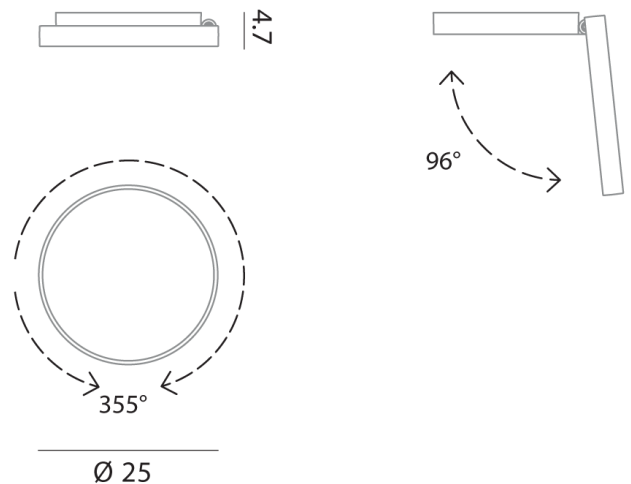

## Venere Wall & Ceiling Light

by Giovanni Lauda

Venere is a versatile wall or ceiling-mounted lamp that emits diffused light. Its powerful, dimmable LED source is housed within a sleek design, featuring a body made of aluminum casting and a diffuser crafted from injection-molded opaline polycarbonate. While seamlessly integrating with the wall or ceiling surface, Venere can open up to 96 degrees and rotate in any direction, allowing precise light targeting. Its circular shape and dynamic movement evoke the image of a human eye in motion, reminiscent of the legendary beauty known as the 'strabismus of Venus.'

### Product Dimensions

<b>Materials</b>	Aluminium, polycarbonate	<b>Source</b>	26W LED	<b>Colour Temp</b>	3000K
<b>Output</b>	2000lm	<b>CRI</b>	90	<b>Emission</b>	Diffused, adjustable
<b>Dimming</b>	DALI				