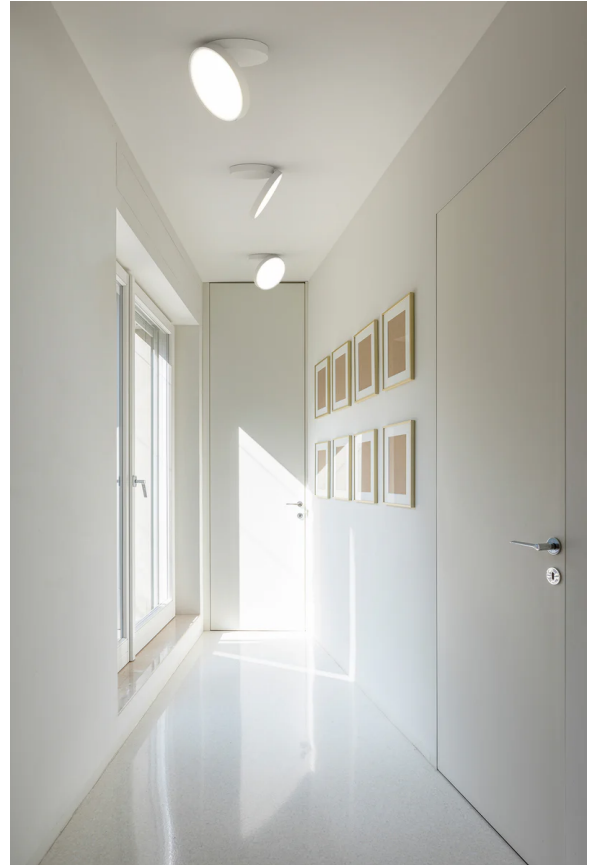

RO A/VERERE/W1/3000K/DALI/BLACK

Venere Wall & Ceiling Light

by Giovanni Lauda

Venere is a versatile wall or ceiling-mounted lamp that emits diffused light. Its powerful, dimmable LED source is housed within a sleek design, featuring a body made of aluminum casting and a diffuser crafted from injection-molded opaline polycarbonate. While seamlessly integrating with the wall or ceiling surface, Venere can open up to 96 degrees and rotate in any direction, allowing precise light targeting. Its circular shape and dynamic movement evoke the image of a human eye in motion, reminiscent of the legendary beauty known as the 'strabismus of Venus.'

Designer	Giovanni Lauda
Supplier	Rotaliana
Country	Italy
SKU	RO A/VERERE/W1/3000K/DALI/BLACK
Size	W1
Finish	Matt Black
Version	DALI Dimming

Product Dimensions

Materials	Aluminium, polycarbonate	Source	26W LED	Colour Temp	3000K
Output	2000lm	CRI	90	Emission	Diffused, adjustable
Dimming	DALI				