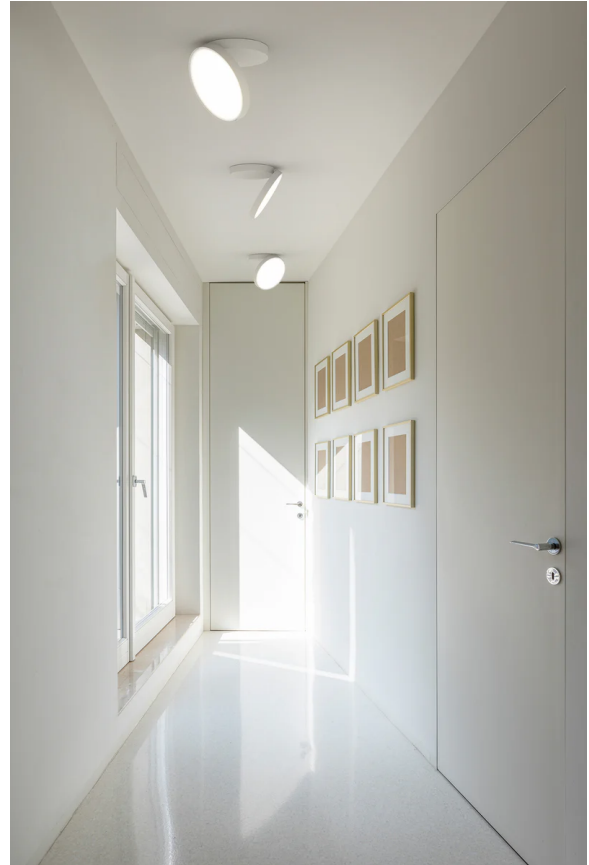

RO A/ENERE/W1/3000K/DALI/BLACK

Venere Wall & Ceiling Light

by Giovanni Lauda

Venere is a versatile wall or ceiling-mounted lamp that emits diffused light. Its powerful, dimmable LED source is housed within a sleek design, featuring a body made of aluminum casting and a diffuser crafted from injection-molded opaline polycarbonate. While seamlessly integrating with the wall or ceiling surface, Venere can open up to 96 degrees and rotate in any direction, allowing precise light targeting. Its circular shape and dynamic movement evoke the image of a human eye in motion, reminiscent of the legendary beauty known as the 'strabismus of Venus.'

Designer	Giovanni Lauda
Supplier	Rotaliana
Country	Italy
SKU	RO A/ENERE/W1/3000K/DALI/BLACK
Size	W1
Finish	Matt Black
Version	DALI Dimming

Product Dimensions

Materials	Aluminium, polycarbonate	Source	26W LED	Colour Temp	3000K
Output	2000lm	CRI	90	Emission	Diffused, adjustable
Dimming	DALI				