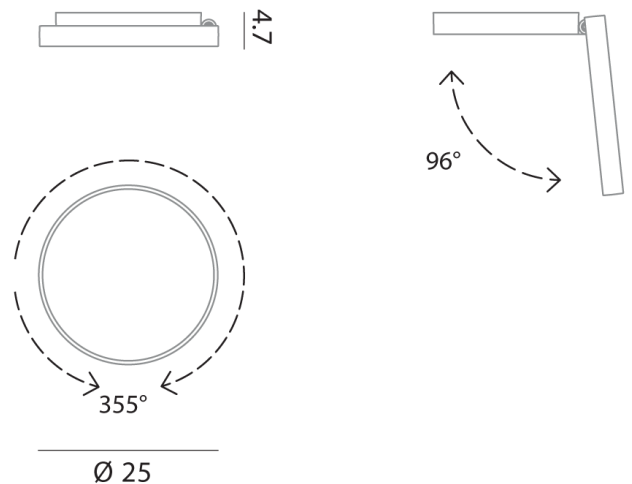

RO A/ENERE/W1/3000K/DALI/BLACK

Venere Wall & Ceiling Light

by Giovanni Lauda

Venere is a versatile wall or ceiling-mounted lamp that emits diffused light. Its powerful, dimmable LED source is housed within a sleek design, featuring a body made of aluminum casting and a diffuser crafted from injection-molded opaline polycarbonate. While seamlessly integrating with the wall or ceiling surface, Venere can open up to 96 degrees and rotate in any direction, allowing precise light targeting. Its circular shape and dynamic movement evoke the image of a human eye in motion, reminiscent of the legendary beauty known as the 'strabismus of Venus.'

Designer	Giovanni Lauda
Supplier	Rotaliana
Country	Italy
SKU	RO A/ENERE/W1/3000K/DALI/BLACK
Size	W1
Finish	Matt Black
Version	DALI Dimming

Product Dimensions

Materials	Aluminium, polycarbonate	Source	26W LED	Colour Temp	3000K
Output	2000lm	CRI	90	Emission	Diffused, adjustable
Dimming	DALI				