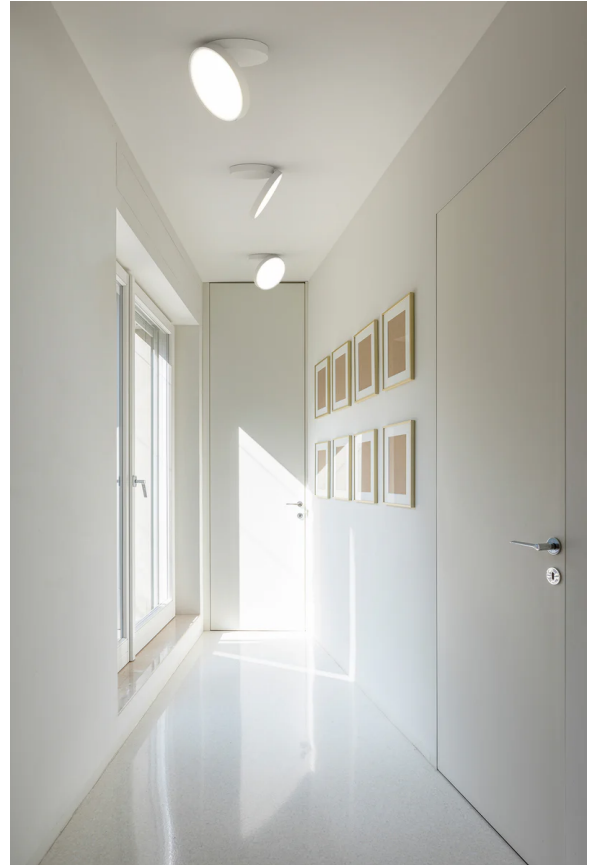

RO A/ENERE/W1/3000K/DALI/BLACK

## Venere Wall & Ceiling Light

by Giovanni Lauda

Venere is a versatile wall or ceiling-mounted lamp that emits diffused light. Its powerful, dimmable LED source is housed within a sleek design, featuring a body made of aluminum casting and a diffuser crafted from injection-molded opaline polycarbonate. While seamlessly integrating with the wall or ceiling surface, Venere can open up to 96 degrees and rotate in any direction, allowing precise light targeting. Its circular shape and dynamic movement evoke the image of a human eye in motion, reminiscent of the legendary beauty known as the 'strabismus of Venus.'

### Product Dimensions

<b>Materials</b>	Aluminium, polycarbonate	<b>Source</b>	26W LED	<b>Colour Temp</b>	3000K
<b>Output</b>	2000lm	<b>CRI</b>	90	<b>Emission</b>	Diffused, adjustable
<b>Dimming</b>	DALI				