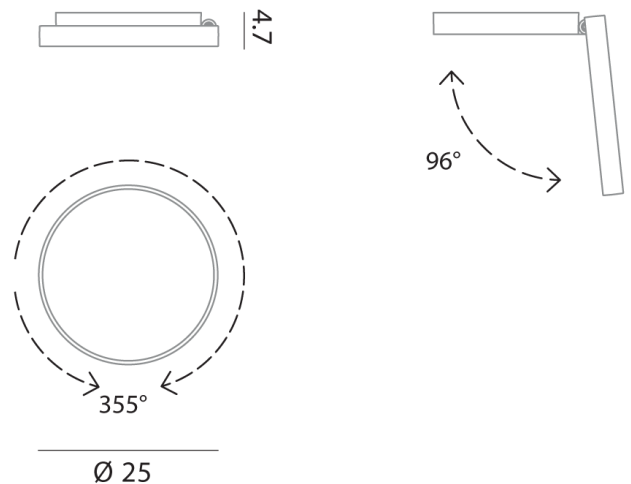

RO A/VERERE/W1/3000K/DALI/BLACK

Venere Wall & Ceiling Light

by Giovanni Lauda

Venere is a versatile wall or ceiling-mounted lamp that emits diffused light. Its powerful, dimmable LED source is housed within a sleek design, featuring a body made of aluminum casting and a diffuser crafted from injection-molded opaline polycarbonate. While seamlessly integrating with the wall or ceiling surface, Venere can open up to 96 degrees and rotate in any direction, allowing precise light targeting. Its circular shape and dynamic movement evoke the image of a human eye in motion, reminiscent of the legendary beauty known as the 'strabismus of Venus.'

Designer	Giovanni Lauda
Supplier	Rotaliana
Country	Italy
SKU	RO A/VERERE/W1/3000K/DALI/BLACK
Size	W1
Finish	Matt Black
Version	DALI Dimming

Product Dimensions

Materials	Aluminium, polycarbonate	Source	26W LED	Colour Temp	3000K
Output	2000lm	CRI	90	Emission	Diffused, adjustable
Dimming	DALI				