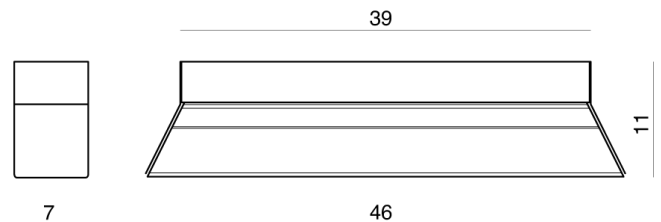

CT PL/REGULA/46/BLACK/SMOKE

Regula Ceiling Light

by Alberto Manzoni

Elegant, minimal, and powerful—these words describe the new Regula collection. Each ceiling light uses a square-section borosilicate glass tube, showcasing LEDs crafted in Italy for this specific line. A magnet allows easy removal of the glass for cleaning. Regula simplifies design, removing excess to highlight essential elegance. Available in a variety of finish options.

Designer	Alberto Manzoni
Supplier	Cangini & Tucci
Country	Italy
SKU	CT PL/REGULA/46/BLACK/SMOKE
Glass Finish	Smoke
Metal Finish	Black Carbon
Size	46

Product Dimensions

Materials	Borosilicate glass	Source	24W LED @ 24v	Colour Temp	3000K
Output	3264lm	CRI	95	Dimming	TRIAC
Notes	750mA driver supplied				