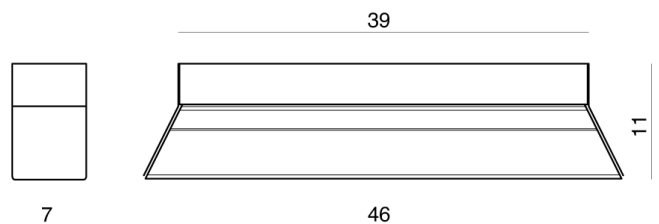

CT PL/REGULA/46/BLACK/SMOKE

Regula Ceiling Light

by Alberto Manzoni

Elegant, minimal, and powerful-these words describe the new Regula collection. Each ceiling light uses a square-section borosilicate glass tube, showcasing LEDs crafted in Italy for this specific line. A magnet allows easy removal of the glass for cleaning. Regula simplifies design, removing excess to highlight essential elegance. Available in a variety of finish options.

Designer	Alberto Manzoni
Supplier	Cangini & Tucci
Country	Italy
SKU	CT PL/REGULA/46/BLACK/SMOKE
Glass Finish	Smoke
Metal Finish	Black Carbon
Size	46

Product Dimensions

Materials	Borosilicate glass	Source	24W LED @ 24v	Colour Temp	3000K
Output	3264lm	CRI	95	Dimming	TRIAC
Notes	750mA driver supplied				