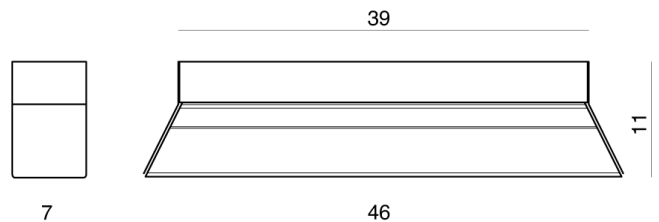

CT PL/REGULA/46/BLACK/SMOKE

Regula Ceiling Light

by Alberto Manzoni

Elegant, minimal, and powerful-these words describe the new Regula collection. Each ceiling light uses a square-section borosilicate glass tube, showcasing LEDs crafted in Italy for this specific line. A magnet allows easy removal of the glass for cleaning. Regula simplifies design, removing excess to highlight essential elegance. Available in a variety of finish options.

Designer	Alberto Manzoni
Supplier	Cangini & Tucci
Country	Italy
SKU	CT PL/REGULA/46/BLACK/SMOKE
Glass Finish	Smoke
Metal Finish	Black Carbon
Size	46

Product Dimensions

Materials	Borosilicate glass	Source	24W LED @ 24v	Colour Temp	3000K
Output	3264lm	CRI	95	Dimming	TRIAC
Notes	750mA driver supplied				