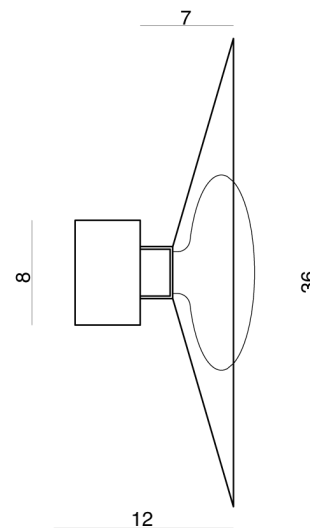

CT A/HYDRA/GIG/CHAMP/TOBACCO

Hydra Wall Light

by Pietro Tucci

The Hydra collection captures the brilliance of a star in its design. Inspired by the luminous Hydra constellation, this lamp features a central frosted glass bulb that evenly reflects light onto a handcrafted glass shade, creating a uniform glow. With a minimal yet elegant design, Hydra adapts to any space. This wall light version is available in two sizes with various finish combinations. Made in Italy.

Designer	Pietro Tucci
Supplier	Cangini & Tucci
Country	Italy
SKU	CT A/HYDRA/GIG/CHAMP/TOBACCO
Glass Finish	Tobacco
Metal Finish	Champagne
Size	GIG

Product Dimensions

Materials	Glass, metal
Output	1500lm
Dimming	TRIAC

Source	12W LED @ 36v
CRI	95
Notes	350mA driver supplied

Colour Temp	3000K
Emission	Diffused