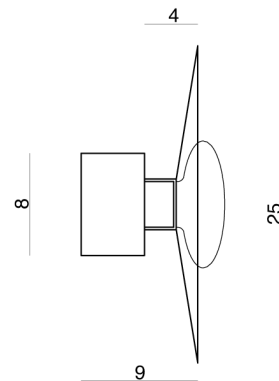

CT A/HYDRA/BLACK/GREEN

Hydra Wall Light

by Pietro Tucci

The Hydra collection captures the brilliance of a star in its design. Inspired by the luminous Hydra constellation, this lamp features a central frosted glass bulb that evenly reflects light onto a handcrafted glass shade, creating a uniform glow. With a minimal yet elegant design, Hydra adapts to any space. This wall light version is available in two sizes with various finish combinations. Made in Italy.

Designer	Pietro Tucci
Supplier	Cangini & Tucci
Country	Italy
SKU	CT A/HYDRA/BLACK/GREEN
Glass Finish	Green
Metal Finish	Black Carbon
Size	Small

Product Dimensions

Materials	Glass, metal	Source	9W LED @ 27v	Colour Temp	3000K
Output	1125lm	CRI	95	Emission	Diffused
Dimming	TRIAC	Notes	350mA driver supplied		