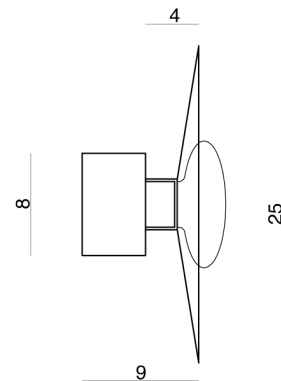

### Product Dimensions

<b>Materials</b>	Glass, metal	<b>Source</b>	9W LED @ 27v	<b>Colour Temp</b>	3000K
<b>Output</b>	1125lm	<b>CRI</b>	95	<b>Emission</b>	Diffused
<b>Dimming</b>	TRIAC	<b>Notes</b>	350mA driver supplied		