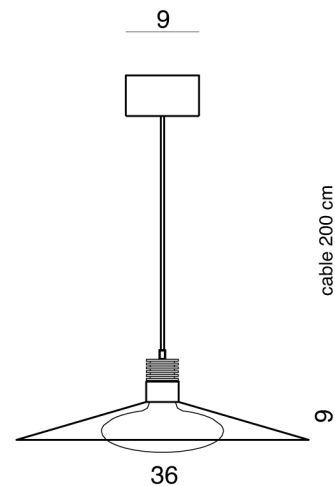

CT S/HYDRA/GIG/BLACK/SKYBLUE

Hydra Pendant

by Pietro Tucci

The Hydra collection captures the brilliance of a star in its design. Inspired by the luminous Hydra constellation, this lamp features a central frosted glass bulb that evenly reflects light onto a handcrafted glass shade, creating a uniform glow. With a minimal yet elegant design, Hydra adapts to any space. This pendant light version is available in two sizes with various finish combinations. Made in Italy.

Designer	Pietro Tucci
Supplier	Cangini & Tucci
Country	Italy
SKU	CT S/HYDRA/GIG/BLACK/SKYBLUE
Glass Finish	Sky Blue
Metal Finish	Black Carbon
Size	GIG

Product Dimensions

Materials	Glass, metal	Source	12W LED @ 36v	Colour Temp	3000K
Output	1500lm	CRI	95	Emission	Diffused
Dimming	TRIAC	Notes	350mA driver supplied, 200cm cable drop		