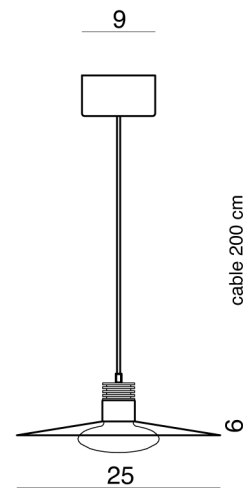

CT S/HYDRA/BLACK/GREEN

Hydra Pendant

by Pietro Tucci

The Hydra collection captures the brilliance of a star in its design. Inspired by the luminous Hydra constellation, this lamp features a central frosted glass bulb that evenly reflects light onto a handcrafted glass shade, creating a uniform glow. With a minimal yet elegant design, Hydra adapts to any space. This pendant light version is available in two sizes with various finish combinations. Made in Italy.

Designer	Pietro Tucci
Supplier	Cangini & Tucci
Country	Italy
SKU	CT S/HYDRA/BLACK/GREEN
Glass Finish	Green
Metal Finish	Black Carbon
Size	Small

Product Dimensions

Materials	Glass, metal	Source	9W LED @ 27v	Colour Temp	3000K
Output	1125lm	CRI	95	Emission	Diffused
Dimming	TRIAC	Notes	350mA driver supplied, 200cm cable drop		