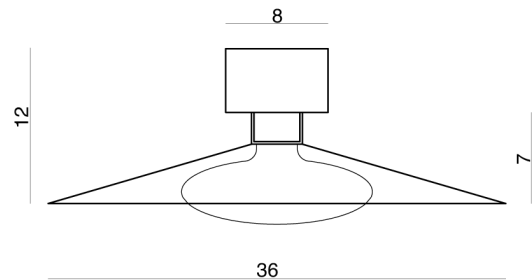

CT PL/HYDRA/GOLD/SMOKE

Hydra Ceiling Light

by Pietro Tucci

The Hydra collection captures the brilliance of a star in its design. Inspired by the luminous Hydra constellation, this lamp features a central frosted glass bulb that evenly reflects light onto a handcrafted glass shade, creating a uniform glow. With a minimal yet elegant design, Hydra adapts to any space. This surface mounted ceiling light version is available in two sizes with various finish combinations. Made in Italy.

Designer	Pietro Tucci
Supplier	Cangini & Tucci
Country	Italy
SKU	CT PL/HYDRA/GOLD/SMOKE
Glass Finish	Smoke
Metal Finish	French Gold
Size	Small

Product Dimensions

Materials	Glass, metal	Source	9W LED @ 27v	Colour Temp	3000K
Output	1125lm	CRI	95	Emission	Diffused
Dimming	TRIAC	Notes	350mA driver supplied		