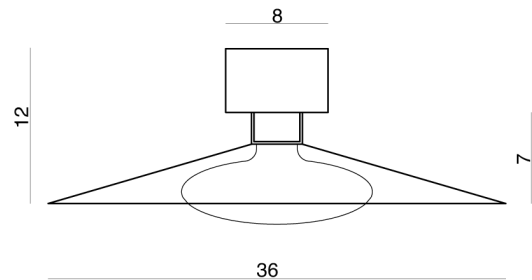

CT PL/HYDRA/GOLD/TOBACCO

Hydra Ceiling Light

by Pietro Tucci

The Hydra collection captures the brilliance of a star in its design. Inspired by the luminous Hydra constellation, this lamp features a central frosted glass bulb that evenly reflects light onto a handcrafted glass shade, creating a uniform glow. With a minimal yet elegant design, Hydra adapts to any space. This surface mounted ceiling light version is available in two sizes with various finish combinations. Made in Italy.

Designer	Pietro Tucci
Supplier	Cangini & Tucci
Country	Italy
SKU	CT PL/HYDRA/GOLD/TOBACCO
Glass Finish	Tobacco
Metal Finish	French Gold
Size	Small

Product Dimensions

Materials	Glass, metal	Source	9W LED @ 27v	Colour Temp	3000K
Output	1125lm	CRI	95	Emission	Diffused
Dimming	TRIAC	Notes	350mA driver supplied		