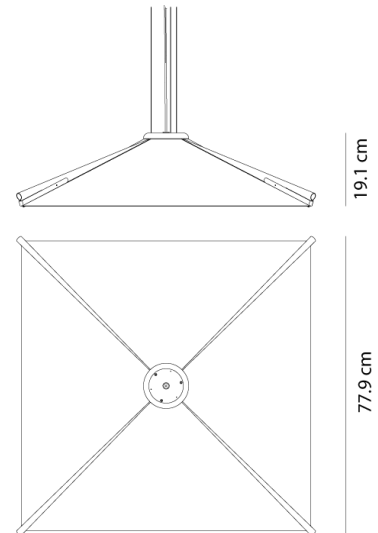

AX S/SALINA/LRG/CREAM

Salina Exterior Pendant

by Francesca de Giorgi

Salina, an ethereal pendant lamp, features a lightweight design with soft lines. Gracefully suspended, it casts captivating shadows while illuminating the area below. Crafted from folded fabric with four pines, it achieves a dynamic balance of lines and curves, resembling a watercolor painting. Salina has an ingress protection rating of IP55 and is suitable for high humidity indoor spaces and outdoor areas like porches, loggias, terraces, and gardens. The shade is composed of fabric by Kvadrat and is available in cream, vanilla, granite, or rose sand finish.

Designer	Francesca de Giorgi
Supplier	Axo Light
Country	Italy
SKU	AX S/SALINA/LRG/CREAM
Finish	Cream
Size	Large

Product Dimensions

Materials	Fabric by Kvadrat	Source	8.6W 24v Dim To Warm LED	Colour Temp	2500K to 4100K
Output	528lm	CRI	90	IP Rating	IP55
Dimming	Dependant on Driver	Notes	Driver not included		