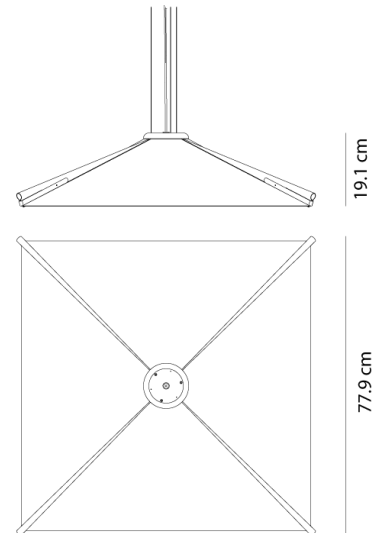

AX S/SALINA/LRG/CREAM

Salina Exterior Pendant

by Francesca de Giorgi

Salina, an ethereal pendant lamp, features a lightweight design with soft lines. Gracefully suspended, it casts captivating shadows while illuminating the area below. Crafted from folded fabric with four pinces, it achieves a dynamic balance of lines and curves, resembling a watercolor painting. Salina has an ingress protection rating of IP55 and is suitable for high humidity indoor spaces and outdoor areas like porches, loggias, terraces, and gardens. The shade is composed of fabric by Kvadrat and is available in cream, vanilla, granite, or rose sand finish.

Designer	Francesca de Giorgi
Supplier	Axo Light
Country	Italy
SKU	AX S/SALINA/LRG/CREAM
Finish	Cream
Size	Large

Product Dimensions

Materials	Fabric by Kvadrat	Source	8.6W 24v Dim To Warm LED	Colour Temp	2500K to 4100K
Output	528lm	CRI	90	IP Rating	IP55
Dimming	Dependant on Driver	Notes	Driver not included		