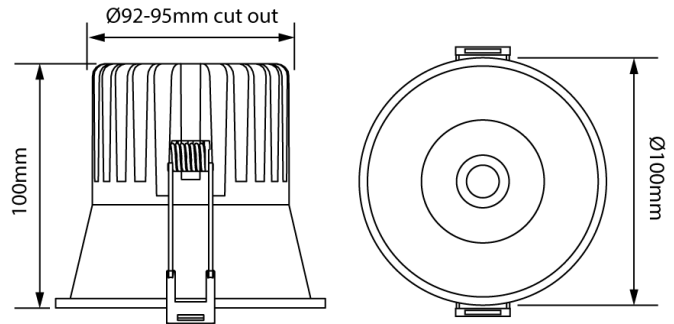

ARCO RATIO/100/60D/WHITE

Ratio 100 Downlight

by Arcolight

The Arcolight Ratio 100 is a high-performing and cost-effective downlight. Equipped with a 13W LED with 90+ colour rendering and 60-degree reflector, Ratio 100 is ideal for general lighting needs in commercial and residential projects. Rated IP44 and IC-4. Available in textured black or white finish with Phase Cut or Dali dimming. The Ratio 100 Downlight is part of the Arcolight collection, showcasing premium architectural lighting curated by Studio Italia.

Designer	Arcolight
Supplier	Studio Italia
Country	China
SKU	ARCO RATIO/100/60D/WHITE
Finish	Textured White
Version	Phase Cut dimming

Product Dimensions

Materials	Aluminium	Source	13W LED	Colour Temp	3000K
Output	1126lm	CRI	90+	Emission	60d beam
IP Rating	IP44	Dimming	Phase Cut	Notes	Cut-Out: 92mm, Driver: 350mA Flicker Free, IC Rating: IC-4