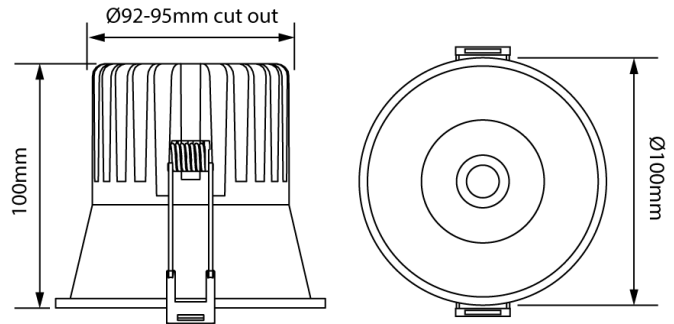

ARCO RATIO/100/60D/BLACK

Ratio 100 Downlight

by Arco

The Arco Ratio 100 is a high-performing and cost-effective downlight. Equipped with a 13W LED with 90+ colour rendering and 60-degree reflector, Ratio 100 is ideal for general lighting needs in commercial and residential projects. Rated IP44 and IC-4. Available in textured black or white finish with Phase Cut or Dali dimming. The Ratio 100 Downlight is part of the Arco collection, showcasing premium architectural lighting curated by Studio Italia.

Designer	Arco
Supplier	Studio Italia
Country	China
SKU	ARCO RATIO/100/60D/BLACK
Finish	Textured Black
Version	Phase Cut dimming

Product Dimensions

Materials	Aluminium	Source	13W LED	Colour Temp	3000K
Output	1126lm	CRI	90+	Emission	60d beam
IP Rating	IP44	Dimming	Phase Cut	Notes	Cut-Out: 92mm, Driver: 350mA Flicker Free, IC Rating: IC-4