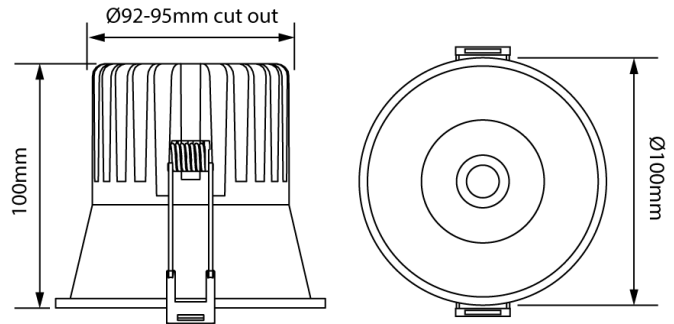

ARCO RATIO/100/60D/DALI/BLACK

Ratio 100 Downlight

by Arco

The Arco Ratio 100 is a high-performing and cost-effective downlight. Equipped with a 13W LED with 90+ colour rendering and 60-degree reflector, Ratio 100 is ideal for general lighting needs in commercial and residential projects. Rated IP44 and IC-4. Available in textured black or white finish with Phase Cut or Dali dimming. The Ratio 100 Downlight is part of the Arco collection, showcasing premium architectural lighting curated by Studio Italia.

Designer	Arco
Supplier	Studio Italia
Country	China
SKU	ARCO RATIO/100/60D/DALI/BLACK
Finish	Textured Black
Version	Dali, Push-dimming

Product Dimensions

Materials	Aluminium	Source	13W LED	Colour Temp	3000K
Output	1126lm	CRI	90+	Emission	60d beam
IP Rating	IP44	Dimming	Dali, Push-Dim	Notes	Cut-Out: 92mm, Driver: 350mA Dali 2, IC Rating: IC-4