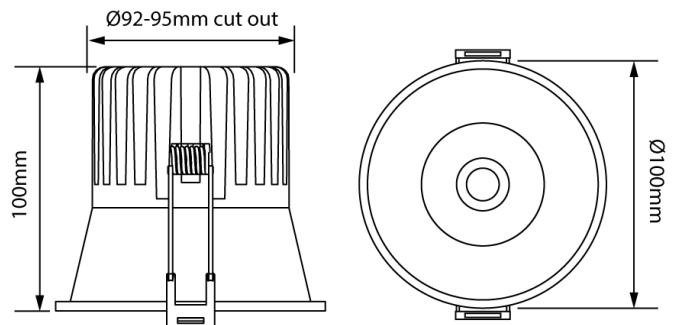

ARCO RATIO/100/60D/DALI/BLACK

Ratio 100 Downlight

by Arcolight

The Arcolight Ratio 100 is a high-performing and cost-effective downlight. Equipped with a 13W LED with 90+ colour rendering and 60-degree reflector, Ratio 100 is ideal for general lighting needs in commercial and residential projects. Rated IP44 and IC-4. Available in textured black or white finish with Phase Cut or Dali dimming. The Ratio 100 Downlight is part of the Arcolight collection, showcasing premium architectural lighting curated by Studio Italia.

Designer	Arcolight
Supplier	Studio Italia
Country	China
SKU	ARCO RATIO/100/60D/DALI/BLACK
Finish	Textured Black
Version	Dali, Push-dimming

Product Dimensions

Materials	Aluminium	Source	13W LED	Colour Temp	3000K
Output	1126lm	CRI	90+	Emission	60d beam
IP Rating	IP44	Dimming	Dali, Push-Dim	Notes	Cut-Out: 92mm, Driver: 350mA Dali 2, IC Rating: IC-4