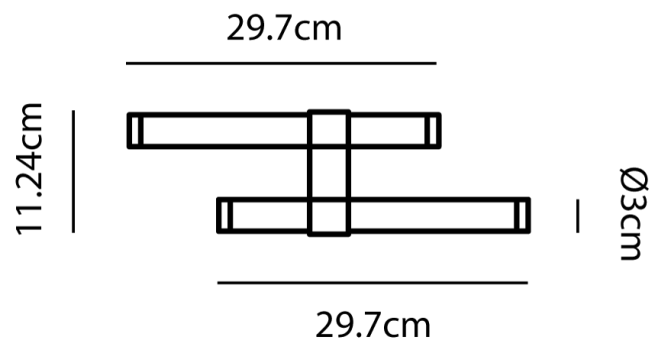

AX A/PARALELA/1/WHITE

Paralela 1 Wall Light

by Nahtrang Studio

Paralela is a modular lighting system created by Nahtrang Studio from Spain. The aim was to turn light into a tangible decorative element. This led to the design of borosilicate glass cylinders connected by Nylon PA12 connectors. These cylinders use gravity to stay in place and create a neat arrangement that interacts visually with light, forming a beautiful display. This version of the Paralela combines two LED elements and a connector to create a single wall light. Available in white or grey finish.

Designer	Nahtrang Studio
Supplier	Axo Light
Country	Italy
SKU	AX A/PARALELA/1/WHITE
Finish	White

Product Dimensions

Materials	Borosilicate Glass tube, 3D Printed Nylon (PA12) connection point	Source	2 x 4W LED	Colour Temp	3000K
Output	2 x 315lm	CRI	>90	IP Rating	IP20
Dimming	Dependent on driver	Notes	24v driver required (not supplied), must be installed remotely.		