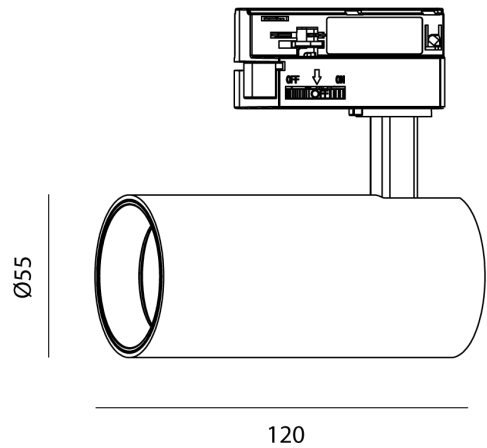

ARCO ROGUE/10w/36D/3C/BLACK

Rogue Track Light

by Arcolight

The Arcolight Rogue Track Light is a versatile solution designed for both commercial and residential spaces. Offered in single or 3-circuit track options, it comes in four sizes and four beam angles, ensuring adaptability to various applications. Available standard in textured black or white finishes with matching matte trims (customisations available on request). The Rogue Track Light is a key feature of the Arcolight collection, showcasing premium architectural lighting curated by Studio Italia.

Designer	Arcolight
Supplier	Studio Italia
Country	China
SKU	ARCO ROGUE/10w/36D/3C/BLACK
Size	10W
Finish	Black
Version	3-Circuit with 36D Lens

Product Dimensions

Materials	Aluminium	Source	10W	Colour Temp	3000K
Output	850lm	CRI	90+	Emission	36 degree beam
IP Rating	IP20	Dimming	PHASE CUT	Notes	Track Type: 3-Circuit, Driver: Built In