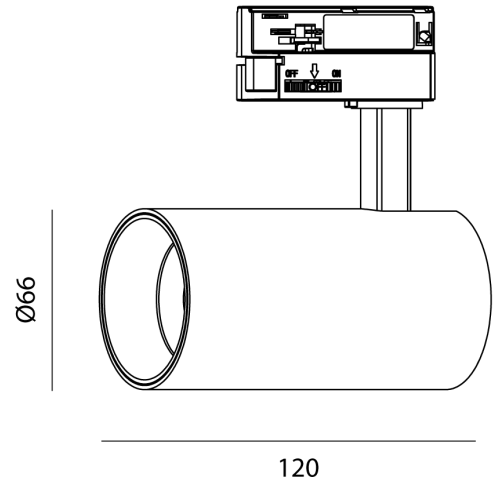

## Rogue Track Light

by Arcolight

The Arcolight Rogue Track Light is a versatile solution designed for both commercial and residential spaces. Offered in single or 3-circuit track options, it comes in four sizes and four beam angles, ensuring adaptability to various applications. Available standard in textured black or white finishes with matching matte trims (customisations available on request). The Rogue Track Light is a key feature of the Arcolight collection, showcasing premium architectural lighting curated by Studio Italia.

<b>Designer</b>	Arcolight
<b>Supplier</b>	Studio Italia
<b>Country</b>	China
<b>SKU</b>	ARCO ROGUE/15w/36D/1C/WHITE
<b>Size</b>	15W
<b>Finish</b>	White
<b>Version</b>	Single Circuit with 36D Lens

### Product Dimensions

<b>Materials</b>	Aluminium	<b>Source</b>	15W	<b>Colour Temp</b>	3000K
<b>Output</b>	1425lm	<b>CRI</b>	90+	<b>Emission</b>	36 degree beam
<b>IP Rating</b>	IP20	<b>Dimming</b>	PHASE CUT	<b>Notes</b>	Track Type: Single Circuit, Driver: Built In