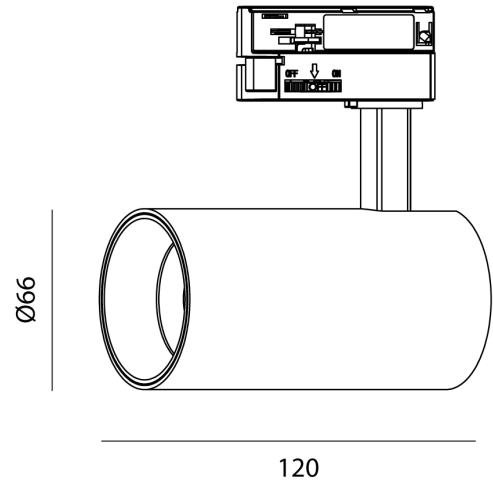

ARCO ROGUE/15w/36D/1C/WHITE

Rogue Track Light

by Arcolight

The Arcolight Rogue Track Light is a versatile solution designed for both commercial and residential spaces. Offered in single or 3-circuit track options, it comes in four sizes and four beam angles, ensuring adaptability to various applications. Available standard in textured black or white finishes with matching matte trims (customisations available on request). The Rogue Track Light is a key feature of the Arcolight collection, showcasing premium architectural lighting curated by Studio Italia.

Designer	Arcolight
Supplier	Arcolight
Country	China
SKU	ARCO ROGUE/15w/36D/1C/WHITE
Size	15W
Finish	White
Version	Single Circuit with 36D Lens

Product Dimensions

Materials	Aluminium	Source	15W	Colour Temp	3000K
Output	1425lm	CRI	90+	Emission	36 degree beam
IP Rating	IP20	Dimming	PHASE CUT	Notes	Track Type: Single Circuit, Driver: Built In