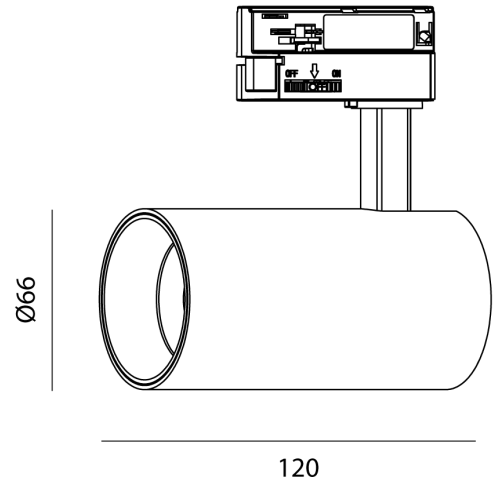

Product Dimensions

Materials	Aluminium	Source	15W	Colour Temp	3000K
Output	1425lm	CRI	90+	Emission	36 degree beam
IP Rating	IP20	Dimming	PHASE CUT	Notes	Track Type: Single Circuit, Driver: Built In