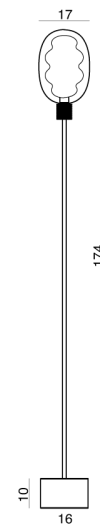

CT PT/DALMA/BLACK/AMBER

Dalma Floor Lamp

by Marcantonio Raimondi Malerba

Dalma, a new lighting design by Marcantonio for Cangini & Tucci, merges technology with aesthetic exploration. Its wave-like shapes evoke natural phenomena, creating an abstract, luminous presence. The design features a glass exterior enclosing a curvaceous core, with the dimmable LED source exuding a warm, dynamic essence. Dalma floor lamp is available in two sizes in a variety of finish combinations. Made in Italy.

| | |
|---------------------|------------------------------|
| Designer | Marcantonio Raimondi Malerba |
| Supplier | Cangini & Tucci |
| Country | Italy |
| SKU | CT PT/DALMA/BLACK/AMBER |
| Size | Small |
| Metal Finish | Black Carbon |
| Glass Finish | Amber |

Product Dimensions

| | | | | | |
|------------------|--------------------|---------------|--------|--------------------|------------------|
| Materials | Glass, Aluminium | Source | 9W LED | Colour Temp | 3000K |
| Output | 1125lm | CRI | 95 | Emission | Frosted diffuser |
| Dimming | Push button dimmer | | | | |