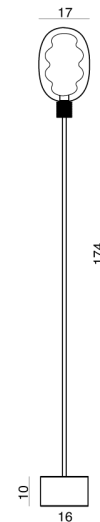

CT PT/DALMA/CHAMP/SMOKE

## Dalma Floor Lamp

by Marcantonio Raimondi Malerba

Dalma, a new lighting design by Marcantonio for Cangiini & Tucci, merges technology with aesthetic exploration. Its wave-like shapes evoke natural phenomena, creating an abstract, luminous presence. The design features a glass exterior enclosing a curvaceous core, with the dimmable LED source exuding a warm, dynamic essence. Dalma floor lamp is available in two sizes in a variety of finish combinations. Made in Italy.

<b>Designer</b>	Marcantonio Raimondi Malerba
<b>Supplier</b>	Cangiini & Tucci
<b>Country</b>	Italy
<b>SKU</b>	CT PT/DALMA/CHAMP/SMOKE
<b>Size</b>	Small
<b>Metal Finish</b>	Champagne
<b>Glass Finish</b>	Smoke

### Product Dimensions

<b>Materials</b>	Glass, Aluminium	<b>Source</b>	9W LED
<b>Output</b>	1125lm	<b>CRI</b>	95
<b>Dimming</b>	Push button dimmer		

<b>Colour Temp</b>	3000K
<b>Emission</b>	Frosted diffuser