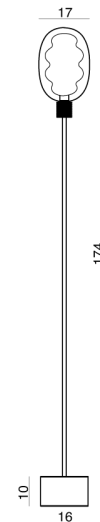

CT PT/DALMA/CHAMP/SMOKE

Dalma Floor Lamp

by Marcantonio Raimondi Malerba

Dalma, a new lighting design by Marcantonio for Cangiini & Tucci, merges technology with aesthetic exploration. Its wave-like shapes evoke natural phenomena, creating an abstract, luminous presence. The design features a glass exterior enclosing a curvaceous core, with the dimmable LED source exuding a warm, dynamic essence. Dalma floor lamp is available in two sizes in a variety of finish combinations. Made in Italy.

| | |
|---------------------|------------------------------|
| Designer | Marcantonio Raimondi Malerba |
| Supplier | Cangiini & Tucci |
| Country | Italy |
| SKU | CT PT/DALMA/CHAMP/SMOKE |
| Size | Small |
| Metal Finish | Champagne |
| Glass Finish | Smoke |

Product Dimensions

| | | | | | |
|------------------|--------------------|---------------|--------|--------------------|------------------|
| Materials | Glass, Aluminium | Source | 9W LED | Colour Temp | 3000K |
| Output | 1125lm | CRI | 95 | Emission | Frosted diffuser |
| Dimming | Push button dimmer | | | | |