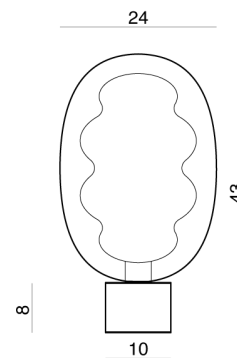

### Product Dimensions

<b>Materials</b>	Glass, Aluminium	<b>Source</b>	12W LED	<b>Colour Temp</b>	3000K
<b>Output</b>	1500lm	<b>CRI</b>	95	<b>Emission</b>	Frosted diffuser
<b>Dimming</b>	Push button dimmer				