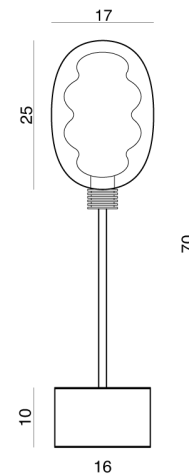

CT LT/DALMA/STAND/BLACK/SKYBLUE

Dalma Stand Table Lamp

by Marcantonio Raimondi Malerba

Dalma, a new lighting design by Marcantonio for Cangini & Tucci, merges technology with aesthetic exploration. Its wave-like shapes evoke natural phenomena, creating an abstract, luminous presence. The design features a glass exterior enclosing a curvaceous core, with the dimmable LED source exuding a warm, dynamic essence. Dalma table lamp is available in a variety of finish combinations. Made in Italy.

Designer	Marcantonio Raimondi Malerba
Supplier	Cangini & Tucci
Country	Italy
SKU	CT LT/DALMA/STAND/BLACK/SKYBLUE
Metal Finish	Black Carbon
Glass Finish	Sky Blue

Product Dimensions

Materials	Glass, Aluminium	Source	9W LED	Colour Temp	3000K
Output	1125lm	CRI	95	Emission	Frosted diffuser
Dimming	Push button dimmer				