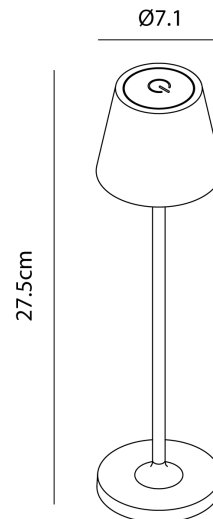

## Mossa Mini Portable Table Lamp

by

Mossa Mini is a compact version of the highly versatile Mossa Table Lamp. Rechargeable via a USB base, it features energy-efficient LED technology and a touch sensor on top for stepless dimming and three-stage colour temperature adjustments. With an IP54 rating, it is suitable for outdoor and wet environments. Its compact size and wireless design offer maximum flexibility, delivering adjustable, comfortable lighting wherever it's needed.

<b>Supplier</b>	Studio Italia
<b>Country</b>	China
<b>SKU</b>	SI LT/MOSSA/MINI/PINK
<b>Finish</b>	Pink

### Product Dimensions

<b>Materials</b>	Aluminium	<b>Source</b>	1W LED	<b>Colour Temp</b>	3-CCT (3000K/4000K/6000K)
<b>CRI</b>	80	<b>IP Rating</b>	IP54	<b>Dimming</b>	Stepless touch dimming with memory (10%-100%)
<b>Notes</b>	Portable, rechargeable via USB powered charging base (power adapter not supplied)				