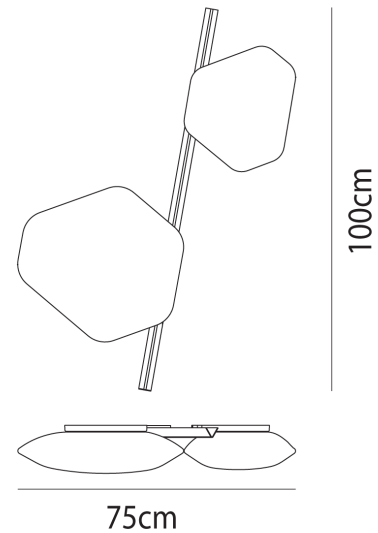

## Modulor Frame Ceiling Wall Light

by Pio and Tito Toso

The Modulor collection, designed by architects Pio and Tito Toso, offers a modular lighting solution made from blown glass that is perfect for both large and small spaces. Its unique hexagonal shape can be mounted individually or combined with other elements to create custom compositions, either on walls or suspended. The thin glass, crafted by Vetreria Vistosi's master glassblowers, gives Modulor a modern yet versatile aesthetic suitable for classic environments. With integrated LED technology, the lamps provide uniform, diffuse, and glare-free lighting.

<b>Designer</b>	Pio and Tito Toso
<b>Supplier</b>	Vistosi
<b>Country</b>	Italy
<b>SKU</b>	VI PL/MODULOR/1/3000K/BRASS/WHITE
<b>Size</b>	1
<b>Finish</b>	White/Brass

Product Dimensions

<b>Materials</b>	Blown Glass	<b>Source</b>	1 x 12W + 1 x 19W LED	<b>Colour Temp</b>	3000K
<b>Output</b>	4550lm	<b>IP Rating</b>	IP20	<b>Dimming</b>	PHASE CUT