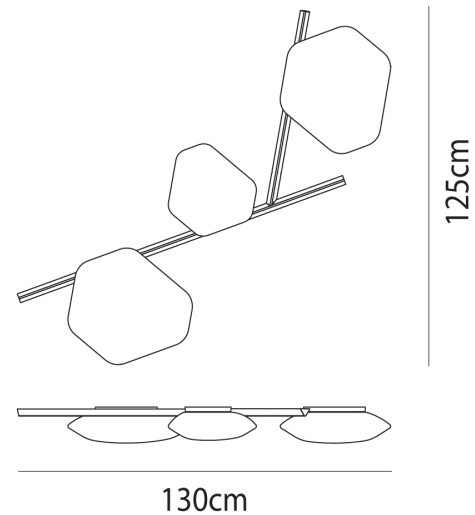

VI PL/MODULOR/3/3000K/BLACK/WHITE

Modulor Frame Ceiling Wall Light

by Pio and Tito Toso

The Modulor collection, designed by architects Pio and Tito Toso, offers a modular lighting solution made from blown glass that is perfect for both large and small spaces. Its unique hexagonal shape can be mounted individually or combined with other elements to create custom compositions, either on walls or suspended. The thin glass, crafted by Vetreria Vistosi's master glassblowers, gives Modulor a modern yet versatile aesthetic suitable for classic environments. With integrated LED technology, the lamps provide uniform, diffuse, and glare-free lighting.

Designer	Pio and Tito Toso
Supplier	Vistosi
Country	Italy
SKU	VI PL/MODULOR/3/3000K/BLACK/WHITE
Size	3
Finish	White/Black

Product Dimensions

Materials	Blown Glass	Source	1 x 12W + 2 x 19W LED	Colour Temp	3000K
Output	7400lm	IP Rating	IP20	Dimming	PHASE CUT