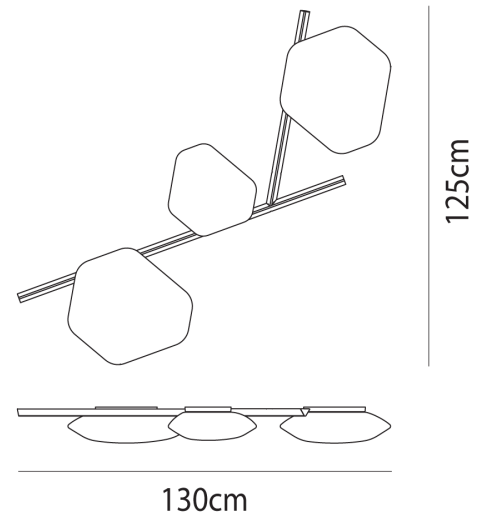

VI PL/MODULOR/3/3000K/BLACK/WHITE

Modulor Frame Ceiling Wall Light

by Pio and Tito Toso

The Modulor collection, designed by architects Pio and Tito Toso, offers a modular lighting solution made from blown glass that is perfect for both large and small spaces. Its unique hexagonal shape can be mounted individually or combined with other elements to create custom compositions, either on walls or suspended. The thin glass, crafted by Vetreria Vistosi's master glassblowers, gives Modulor a modern yet versatile aesthetic suitable for classic environments. With integrated LED technology, the lamps provide uniform, diffuse, and glare-free lighting.

Designer	Pio and Tito Toso
Supplier	Vistosi
Country	Italy
SKU	VI PL/MODULOR/3/3000K/BLACK/WHITE
Size	3
Finish	White/Black

Product Dimensions

Materials	Blown Glass	Source	1 x 12W + 2 x 19W LED	Colour Temp	3000K
Output	7400lm	IP Rating	IP20	Dimming	PHASE CUT