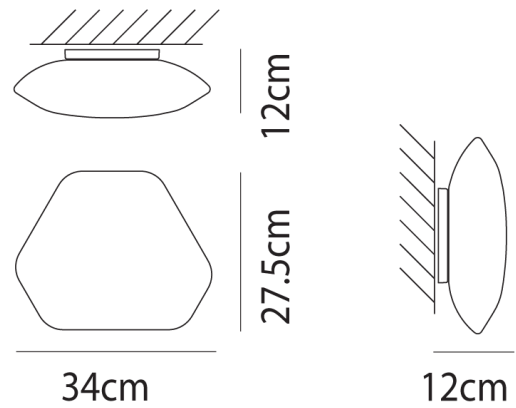

VI PL/MODULOR/M/3000K/WHITE

Modulor Ceiling Wall Light

by Pio and Tito Toso

The Modulor collection, designed by architects Pio and Tito Toso, offers a modular lighting solution made from blown glass that is perfect for both large and small spaces. Its unique hexagonal shape can be mounted individually or combined with other elements to create custom compositions, either on walls or suspended. The thin glass, crafted by Vetreria Vistosi's master glassblowers, gives Modulor a modern yet versatile aesthetic suitable for classic environments. With integrated LED technology, the lamps provide uniform, diffuse, and glare-free lighting.

Designer	Pio and Tito Toso
Supplier	Vistosi
Country	Italy
SKU	VI PL/MODULOR/M/3000K/WHITE
Size	Medium
Version	LED

Product Dimensions

Materials	Blown Glass	Source	12W LED	Colour Temp	3000K
Output	1700lm	IP Rating	IP20	Dimming	PHASE CUT