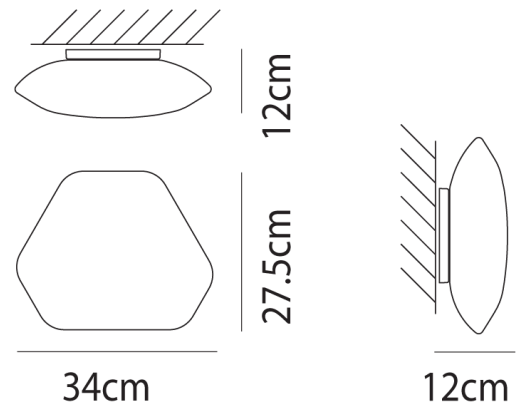

VI PL/MODULOR/M/3000K/WHITE

Modulor Ceiling Wall Light

by Pio and Tito Toso

The Modulor collection, designed by architects Pio and Tito Toso, offers a modular lighting solution made from blown glass that is perfect for both large and small spaces. Its unique hexagonal shape can be mounted individually or combined with other elements to create custom compositions, either on walls or suspended. The thin glass, crafted by Vetreria Vistosi's master glassblowers, gives Modulor a modern yet versatile aesthetic suitable for classic environments. With integrated LED technology, the lamps provide uniform, diffuse, and glare-free lighting.

Designer	Pio and Tito Toso
Supplier	Vistosi
Country	Italy
SKU	VI PL/MODULOR/M/3000K/WHITE
Size	Medium
Version	LED

Product Dimensions

Materials	Blown Glass	Source	12W LED	Colour Temp	3000K
Output	1700lm	IP Rating	IP20	Dimming	PHASE CUT