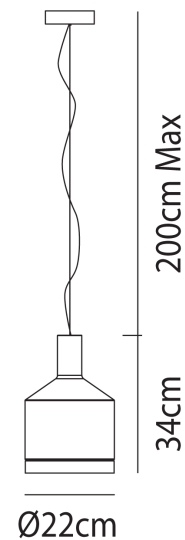

VI S/MEDEA/1/3000K/STEEL/CRYSTAL

Medea Pendant

by Oriano Favaretto

The Medea collection by Vistosi features clean, geometric shapes. Its LED lights simultaneously illuminate both surface and glass, casting a soft, coloured glow toward the ceiling. Whether installed individually or in clusters, these lights offer a striking, sculptural design. Available in three sizes and four finish options.

Designer	Oriano Favaretto
Supplier	Vistosi
Country	Italy
SKU	VI S/MEDEA/1/3000K/STEEL/CRYSTAL
Size	1
Finish	Crystal

Product Dimensions

Materials	Blown Glass	Source	14W LED	Colour Temp	3000K
Output	2000lm	IP Rating	IP20	Dimming	PHASE CUT