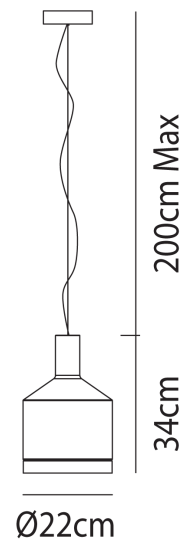

VI S/MEDEA/1/3000K/STEEL/WHITE

Medea Pendant

by Oriano Favaretto

The Medea collection by Vistosi features clean, geometric shapes. Its LED lights simultaneously illuminate both surface and glass, casting a soft, coloured glow toward the ceiling. Whether installed individually or in clusters, these lights offer a striking, sculptural design. Available in three sizes and four finish options.

Designer	Oriano Favaretto
Supplier	Vistosi
Country	Italy
SKU	VI S/MEDEA/1/3000K/STEEL/WHITE
Size	1
Finish	White

Product Dimensions

Materials	Blown Glass	Source	14W LED	Colour Temp	3000K
Output	2000lm	IP Rating	IP20	Dimming	PHASE CUT