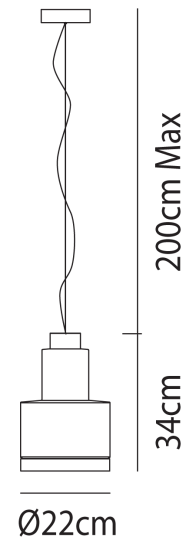

VI S/MEDEA/2/3000K/STEEL/WHITE

## Medea Pendant

by Oriano Favaretto

The Medea collection by Vistosi features clean, geometric shapes. Its LED lights simultaneously illuminate both surface and glass, casting a soft, coloured glow toward the ceiling. Whether installed individually or in clusters, these lights offer a striking, sculptural design. Available in three sizes and four finish options.

<b>Designer</b>	Oriano Favaretto
<b>Supplier</b>	Vistosi
<b>Country</b>	Italy
<b>SKU</b>	VI S/MEDEA/2/3000K/STEEL/WHITE
<b>Size</b>	2
<b>Finish</b>	White

### Product Dimensions

<b>Materials</b>	Blown Glass	<b>Source</b>	14W LED	<b>Colour Temp</b>	3000K
<b>Output</b>	2000lm	<b>IP Rating</b>	IP20	<b>Dimming</b>	PHASE CUT