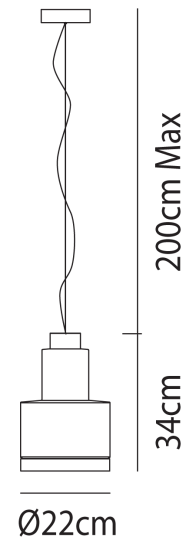

Product Dimensions

Materials	Blown Glass	Source	14W LED	Colour Temp	3000K
Output	2000lm	IP Rating	IP20	Dimming	PHASE CUT