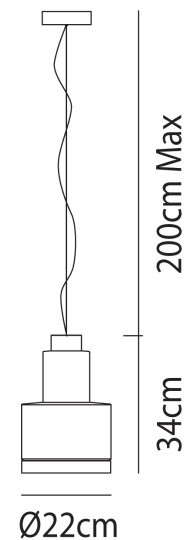

VI S/MEDEA/2/3000K/STEEL/WHITE

## Medea Pendant

by Oriano Favaretto

The Medea collection by Vistosi features clean, geometric shapes. Its LED lights simultaneously illuminate both surface and glass, casting a soft, coloured glow toward the ceiling. Whether installed individually or in clusters, these lights offer a striking, sculptural design. Available in three sizes and four finish options.

<b>Designer</b>	Oriano Favaretto
<b>Supplier</b>	Vistosi
<b>Country</b>	Italy
<b>SKU</b>	VI S/MEDEA/2/3000K/STEEL/WHITE
<b>Size</b>	2
<b>Finish</b>	White

### Product Dimensions

<b>Materials</b>	Blown Glass	<b>Source</b>	14W LED	<b>Colour Temp</b>	3000K
<b>Output</b>	2000lm	<b>IP Rating</b>	IP20	<b>Dimming</b>	PHASE CUT