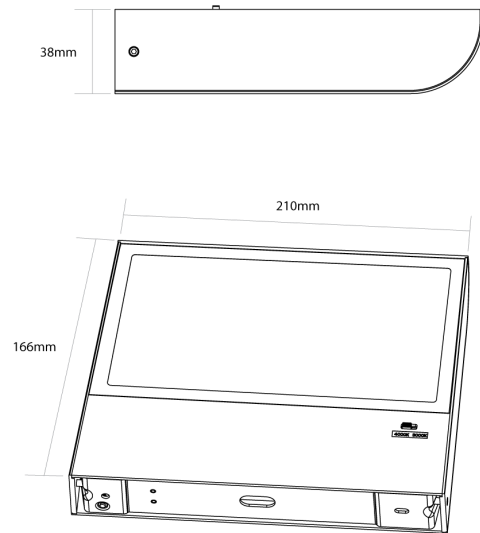

## Michigan XL Wall Washer

by Studio Italia

The Michigan XL Wall Washer is equipped with a high-output 21W LED to bathe a wall in light. Simple design for application in contemporary settings. Switchable between 2700K and 3000K colour temperature. Phase dimmable. Available in white finish.

### Product Dimensions

|                  |                                 |               |         |                    |                          |
|------------------|---------------------------------|---------------|---------|--------------------|--------------------------|
| <b>Materials</b> | Aluminium                       | <b>Source</b> | 21W LED | <b>Colour Temp</b> | 2700k/3000K (DOUBLE CCT) |
| <b>Output</b>    | 2700k @ 2700lm / 3000k @ 2900lm | <b>CRI</b>    | 80      | <b>IP Rating</b>   | IP20                     |
| <b>Dimming</b>   | PHASE                           |               |         |                    |                          |