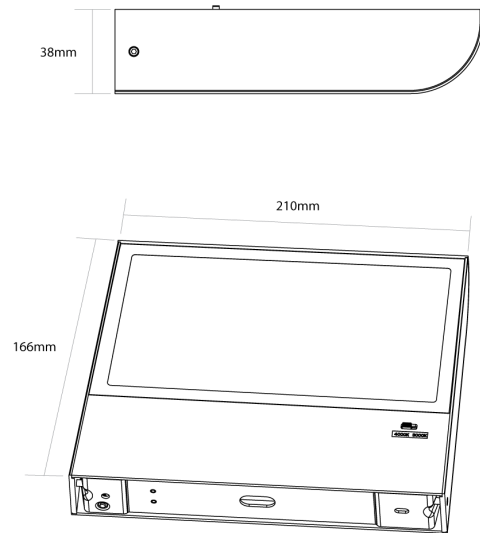

SI A/MICHIGAN/XL/WHITE

Michigan XL Wall Washer

by

The Michigan XL Wall Washer is equipped with a high-output 21W LED to bathe a wall in light. Simple design for application in contemporary settings. Switchable between 2700K and 3000K colour temperature. Phase dimmable. Available in white finish.

Supplier	Studio Italia
Country	China
SKU	SI A/MICHIGAN/XL/WHITE
Finish	White

Product Dimensions

Materials	Aluminium	Source	21W LED	Colour Temp	2700k/3000K (DOUBLE CCT)
Output	2700k @ 2700lm / 3000k @ 2900lm	CRI	80	IP Rating	IP20
Dimming	PHASE				