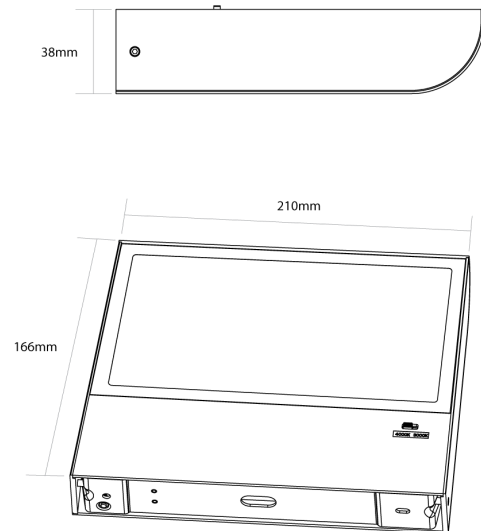

SI A/MICHIGAN/XL/WHITE

Michigan XL Wall Washer

by Studio Italia

The Michigan XL Wall Washer is equipped with a high-output 21W LED to bathe a wall in light. Simple design for application in contemporary settings. Switchable between 2700K and 3000K colour temperature. Phase dimmable. Available in white finish.

Supplier	Studio Italia
Country	China
SKU	SI A/MICHIGAN/XL/WHITE
Finish	White

Product Dimensions

Materials	Aluminium	Source	21W LED	Colour Temp	2700k/3000K (DOUBLE CCT)
Output	2700k @ 2700lm / 3000k @ 2900lm	CRI	80	IP Rating	IP20
Dimming	PHASE				