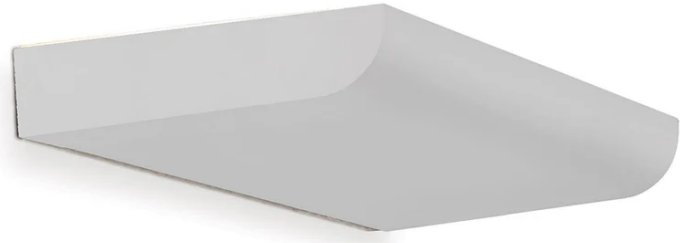

ARCO A/MICHIGAN/XL/WHITE

## Michigan XL Wall Washer

by Studio Italia

The Michigan XL Wall Washer is equipped with a high-output 21W LED to bathe a wall in light. Simple design for application in contemporary settings. Switchable between 2700K and 3000K colour temperature. Phase dimmable. Available in white finish.