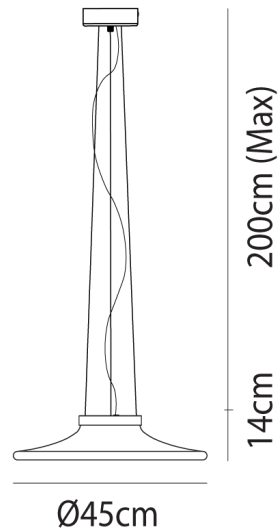

VI S/INCANTO/3000K/WHITE

Incanto Pendant

by Studio Debonademeo

Expertly crafted by Vistosi, the Incanto pendant light features mouth-blown crystal corollas with a thin stem that opens into crystal profiles. An LED source lights up the white-shaded glass. With its neutral tones and simple, elegant lines, Incanto fits seamlessly into a variety of styles and settings.

Designer	Studio Debonademeo
Supplier	Vistosi
Country	Italy
SKU	VI S/INCANTO/3000K/WHITE
Finish	White

Product Dimensions

Materials	Blown Glass	Source	12W LED	Colour Temp	3000K
Output	1600lm	IP Rating	IP20	Dimming	PHASE CUT
Notes	200cm max cable drop				