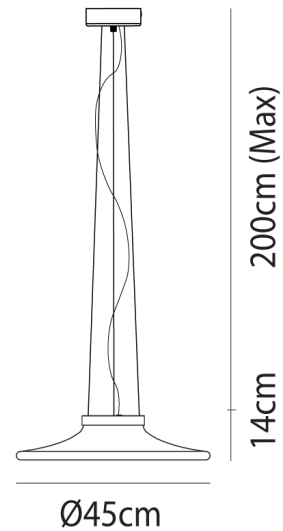

VI S/INCANTO/3000K/WHITE

Incanto Pendant

by Studio Debonademeo

Expertly crafted by Vistosi, the Incanto pendant light features mouth-blown crystal corollas with a thin stem that opens into crystal profiles. An LED source lights up the white-shaded glass. With its neutral tones and simple, elegant lines, Incanto fits seamlessly into a variety of styles and settings.

Designer	Studio Debonademeo
Supplier	Vistosi
Country	Italy
SKU	VI S/INCANTO/3000K/WHITE
Finish	White

Product Dimensions

Materials	Blown Glass	Source	12W LED	Colour Temp	3000K
Output	1600lm	IP Rating	IP20	Dimming	PHASE CUT
Notes	200cm max cable drop				