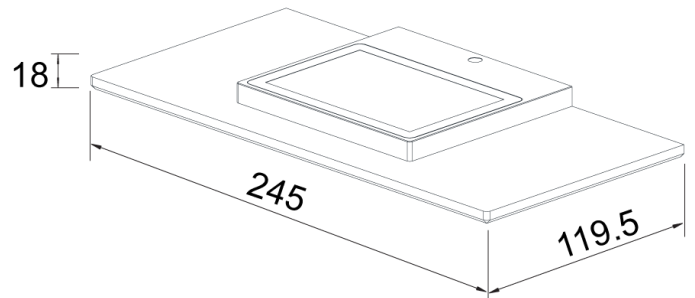

SI A/PLATFORM/BRUSHED BRONZE

Platform Wall Light

by Studio Italia

Platform is a slimline wall light with a minimalist design for modern spaces. A 20W LED provides superior illumination and colour rendering. Dimmable. Available in brushed brass finish.

Supplier	Studio Italia
Country	China
SKU	SI A/PLATFORM/BRUSHED BRONZE
Finish	Brushed Brass

Product Dimensions

Materials	Aluminium	Source	20W LED	Colour Temp	3000K
Output	1450lm	CRI	90	IP Rating	IP20
Dimming	TRIAC				