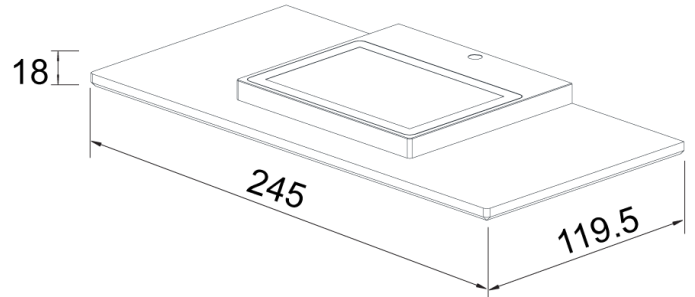

SI A/PLATFORM/BRUSHED BRONZE

Platform Wall Light

by

Platform is a slimline wall light with a minimalist design for modern spaces. A 20W LED provides superior illumination and colour rendering. Dimmable. Available in brushed brass finish.

Supplier	Studio Italia
Country	China
SKU	SI A/PLATFORM/BRUSHED BRONZE
Finish	Brushed Brass

Product Dimensions

Materials	Aluminium	Source	20W LED	Colour Temp	3000K
Output	1450lm	CRI	90	IP Rating	IP20
Dimming	TRIAC				