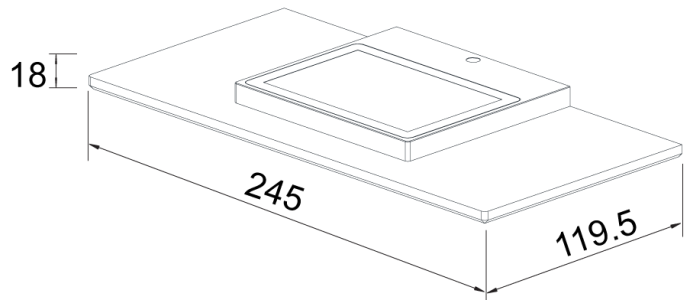

SI A/PLATFORM/BRUSHED BRONZE

Platform Wall Light

by

Platform is a slimline wall light with a minimalist design for modern spaces. A 20W LED provides superior illumination and colour rendering. Dimmable. Available in brushed brass finish.

Supplier	Studio Italia
Country	China
SKU	SI A/PLATFORM/BRUSHED BRONZE
Finish	Brushed Brass

Product Dimensions

Materials	Aluminium	Source	20W LED	Colour Temp	3000K
Output	1450lm	CRI	90	IP Rating	IP20
Dimming	TRIAC				